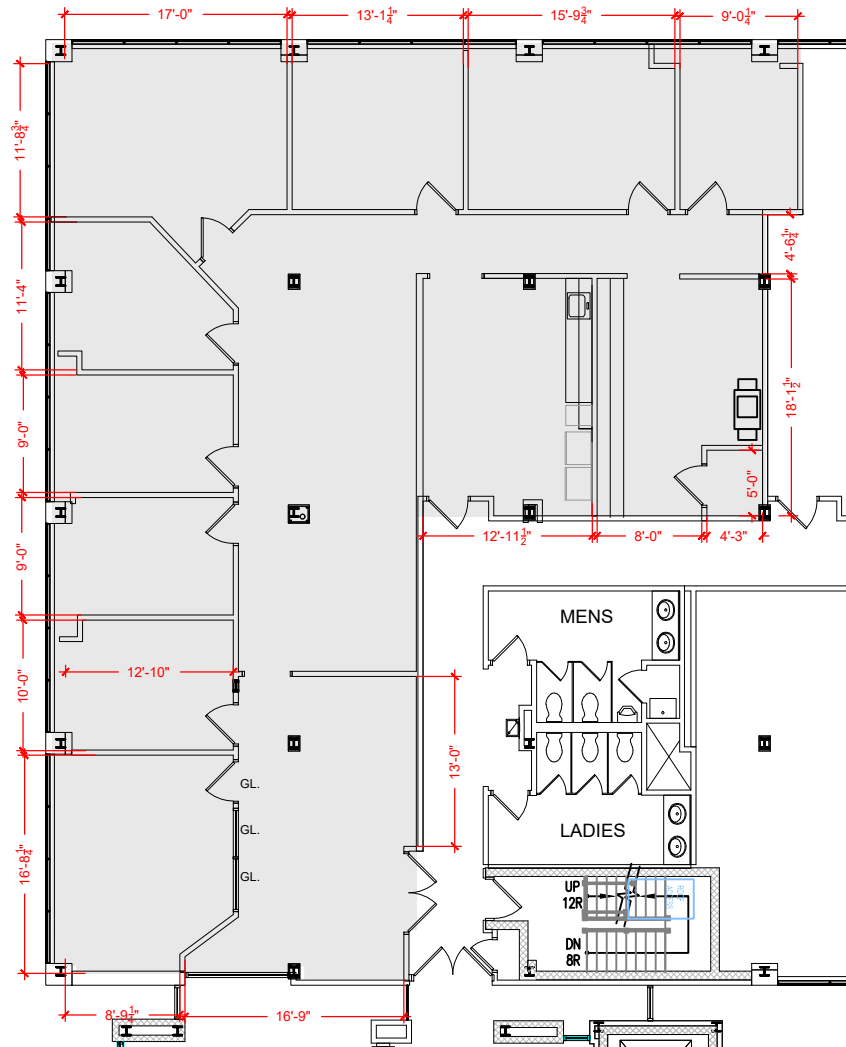

TOTAL SF AVAILABLE - 3,350 RSF (12.6%)

[Click to access 3D model](#)

Key Plan

Floor Plan