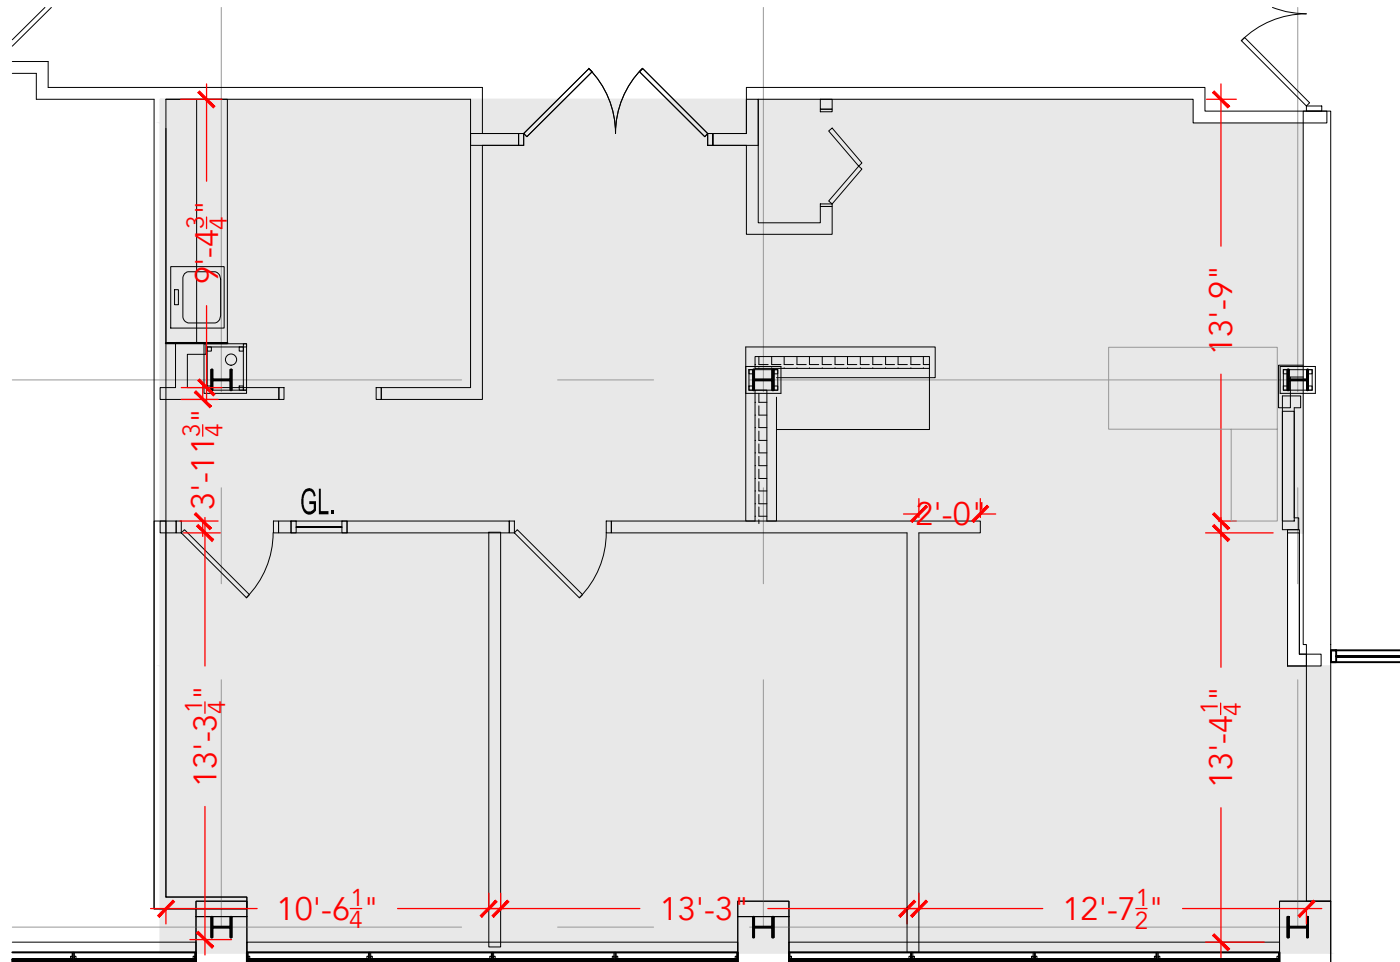

TOTAL SF AVAILABLE - 1,172 RSF(12.6%)

[Click to access 3D model](#)

Key Plan

Floor Plan