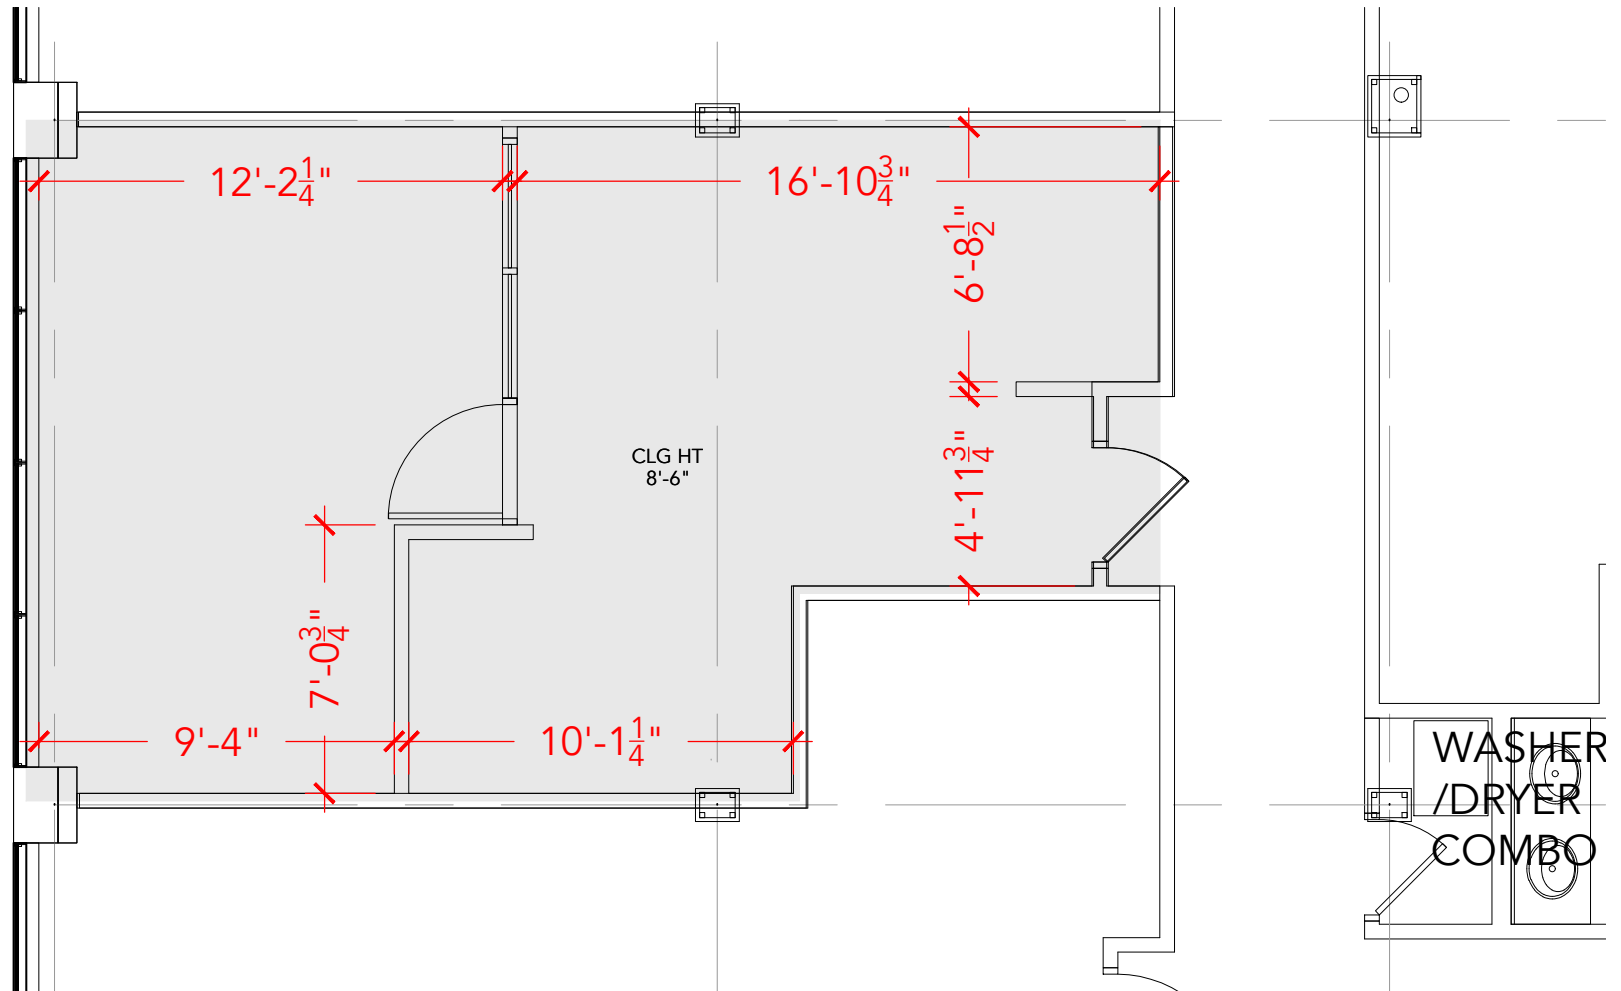

TOTAL SF AVAILABLE - 542 RSF(12%)

[Click to access 3D model](#)

Key Plan

Floor Plan