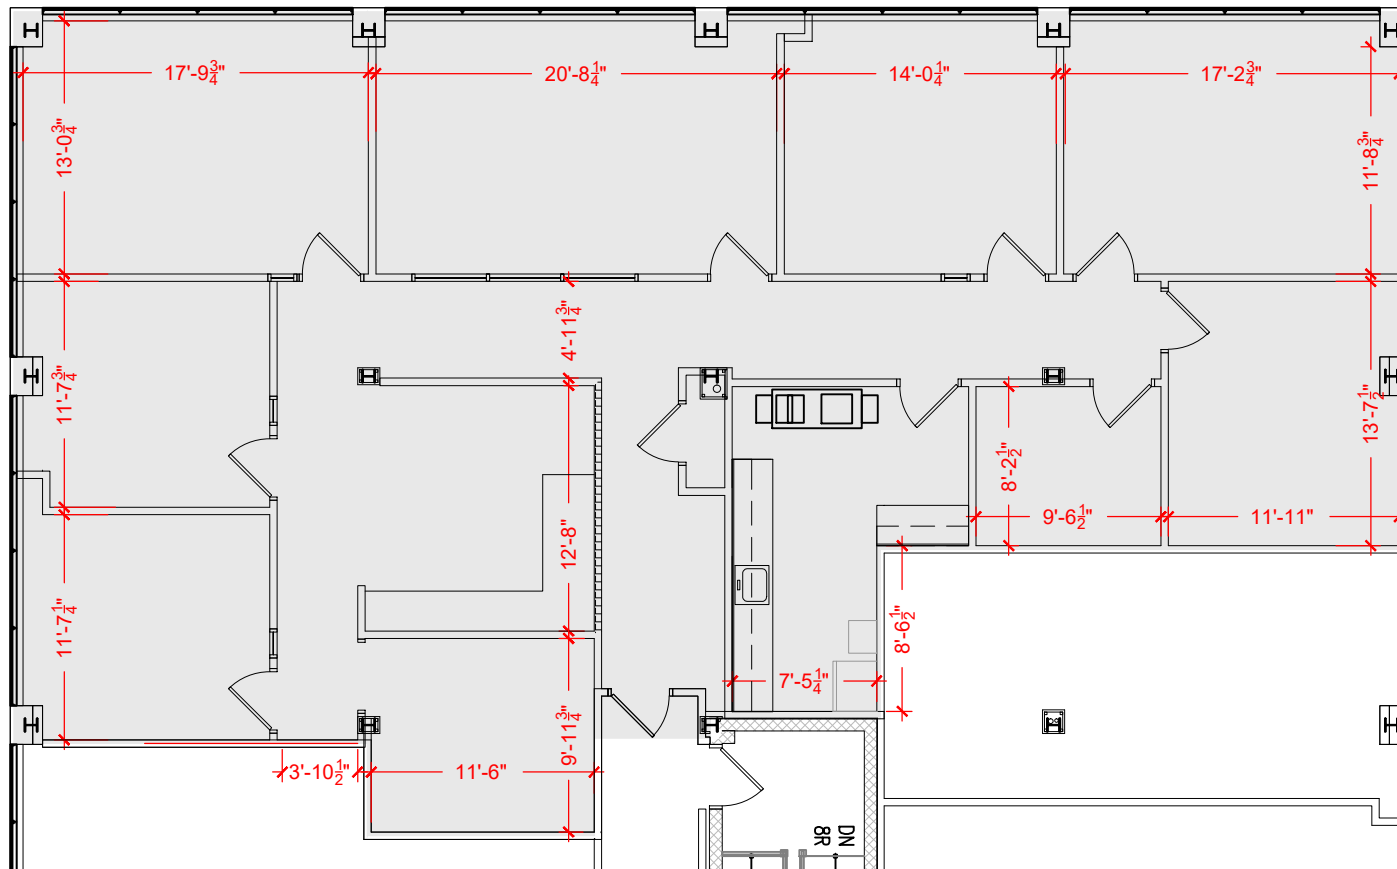

TOTAL SF AVAILABLE - 2,798 RSF (12.6%)

[Click to access 3D model](#)

Key Plan

Floor Plan