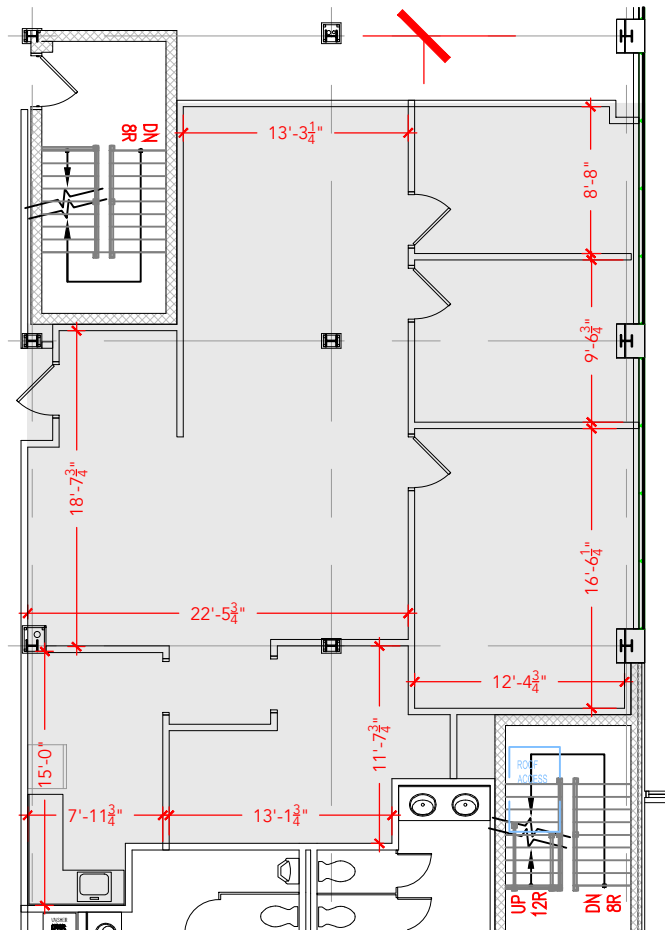

TOTAL SF AVAILABLE - 1,588 RSF(12.6%)

[Click to access 3D model](#)

Key Plan

Floor Plan