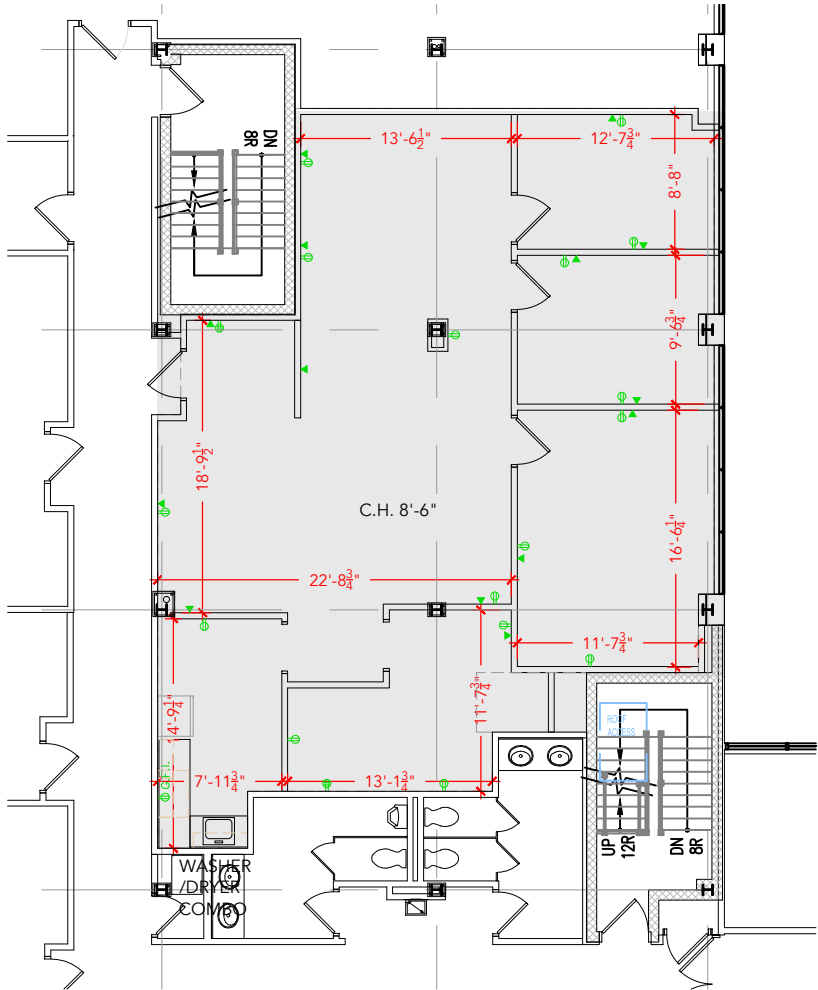

TOTAL SF AVAILABLE - 1,588 RSF(12.6%)

[Click to access 3D model](#)

Key Plan

Floor Plan