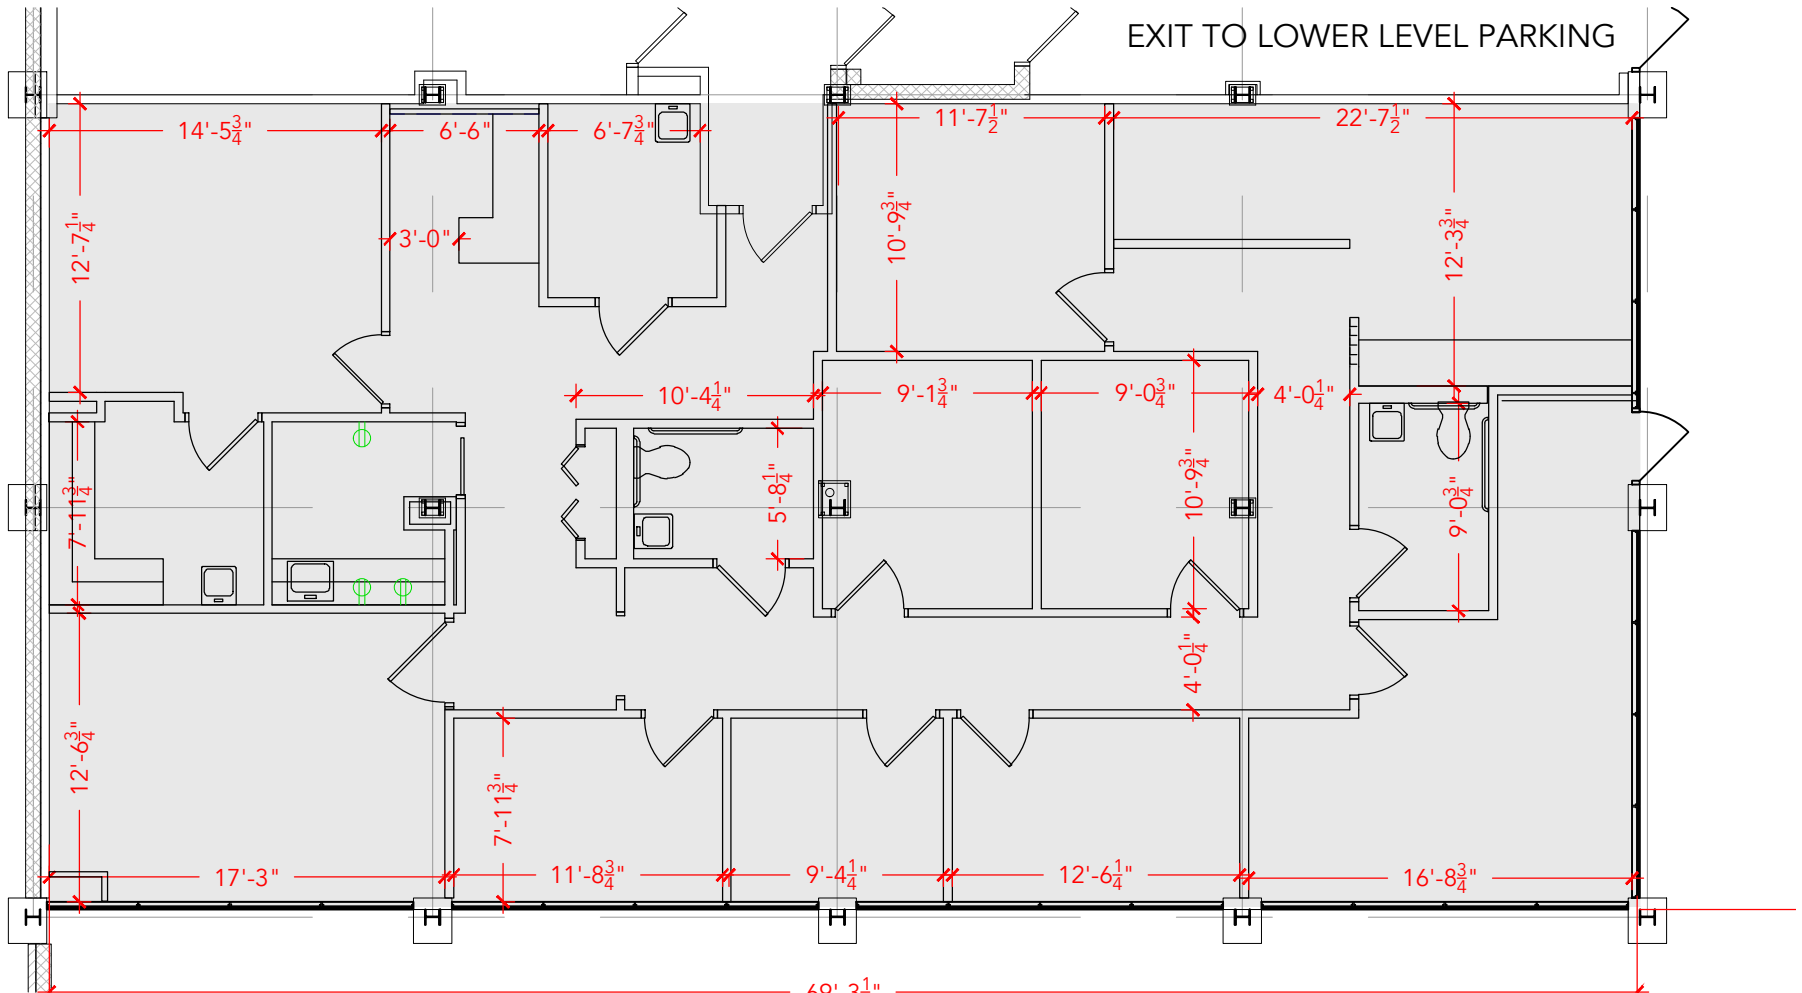

TOTAL SF AVAILABLE - 2,842 RSF

[Click to access 3D model](#)

Key Plan

Floor Plan