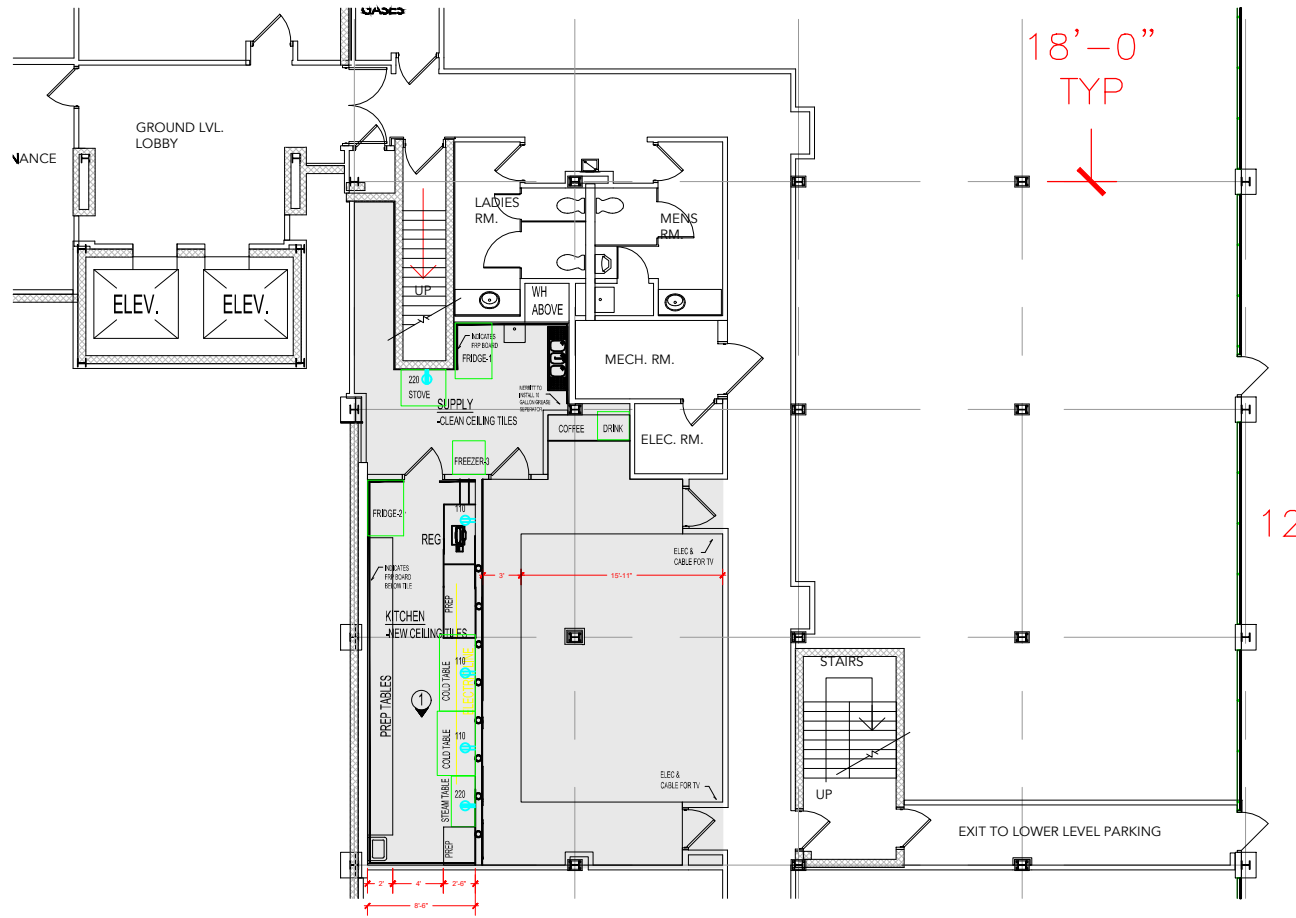

TOTAL SF AVAILABLE - 1,255 RSF(12.6%)

[Click to access 3D model](#)

Key Plan

Floor Plan