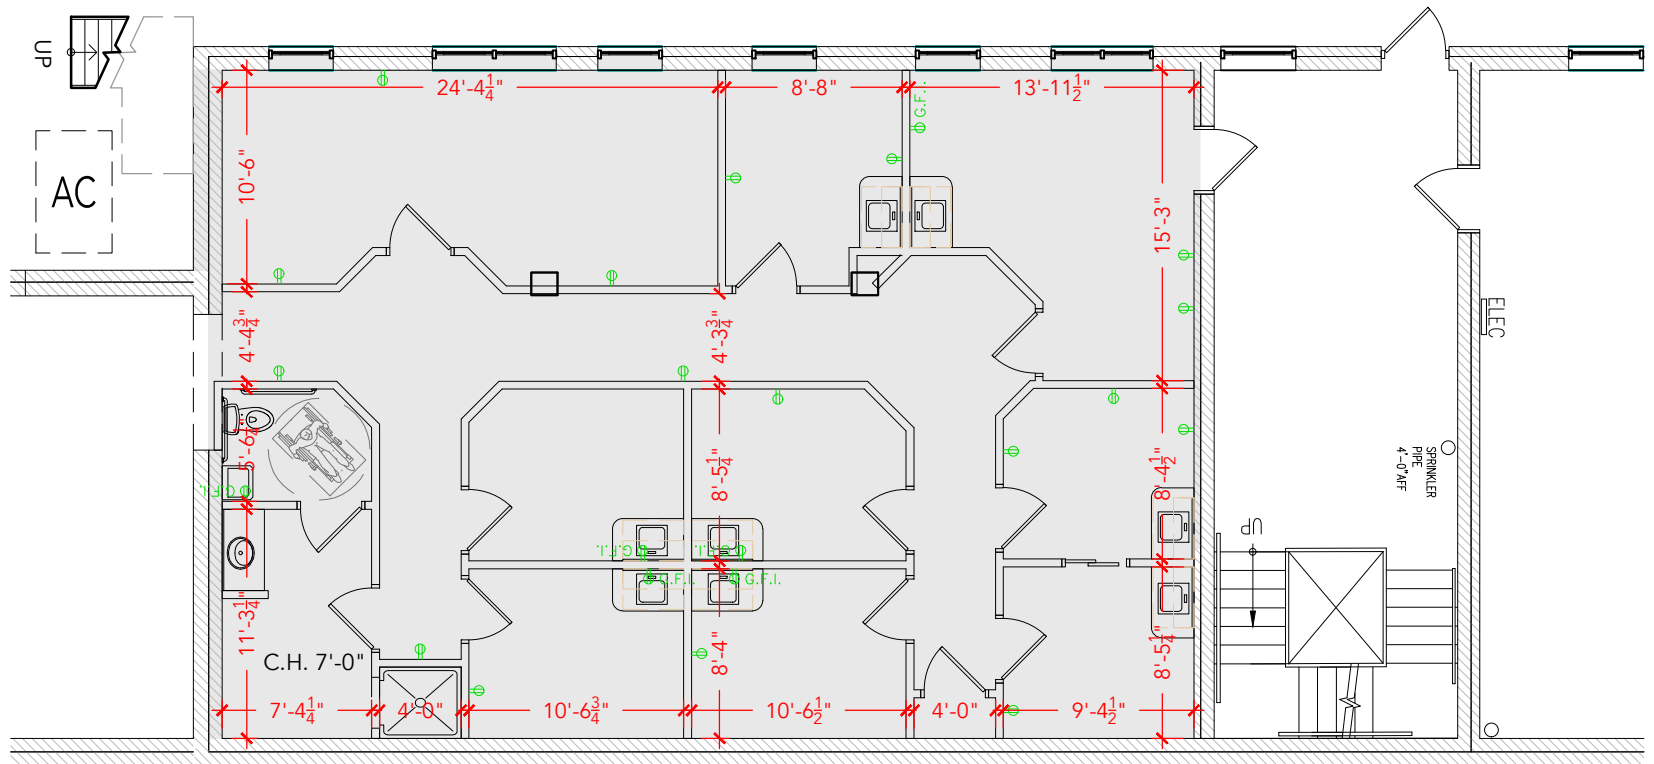

TOTAL SF AVAILABLE - 1,622 SF

OFFICE - 1,622 SF

WAREHOUSE - 0,000 SF

[Click to access 3D model](#)

Key Plan

109

Floor Plan