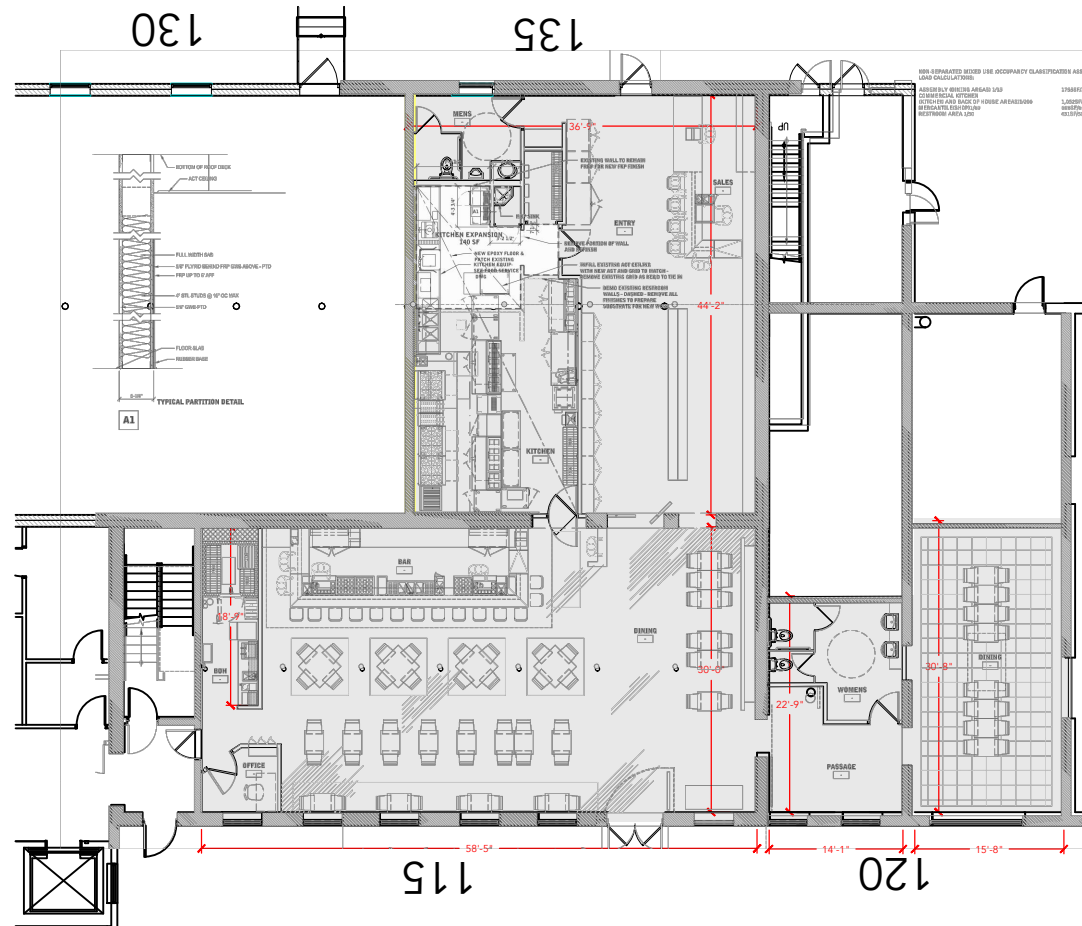

TOTAL SF AVAILABLE - 4,397 SF

[Click to access 3D model](#)

Key Plan

Floor Plan