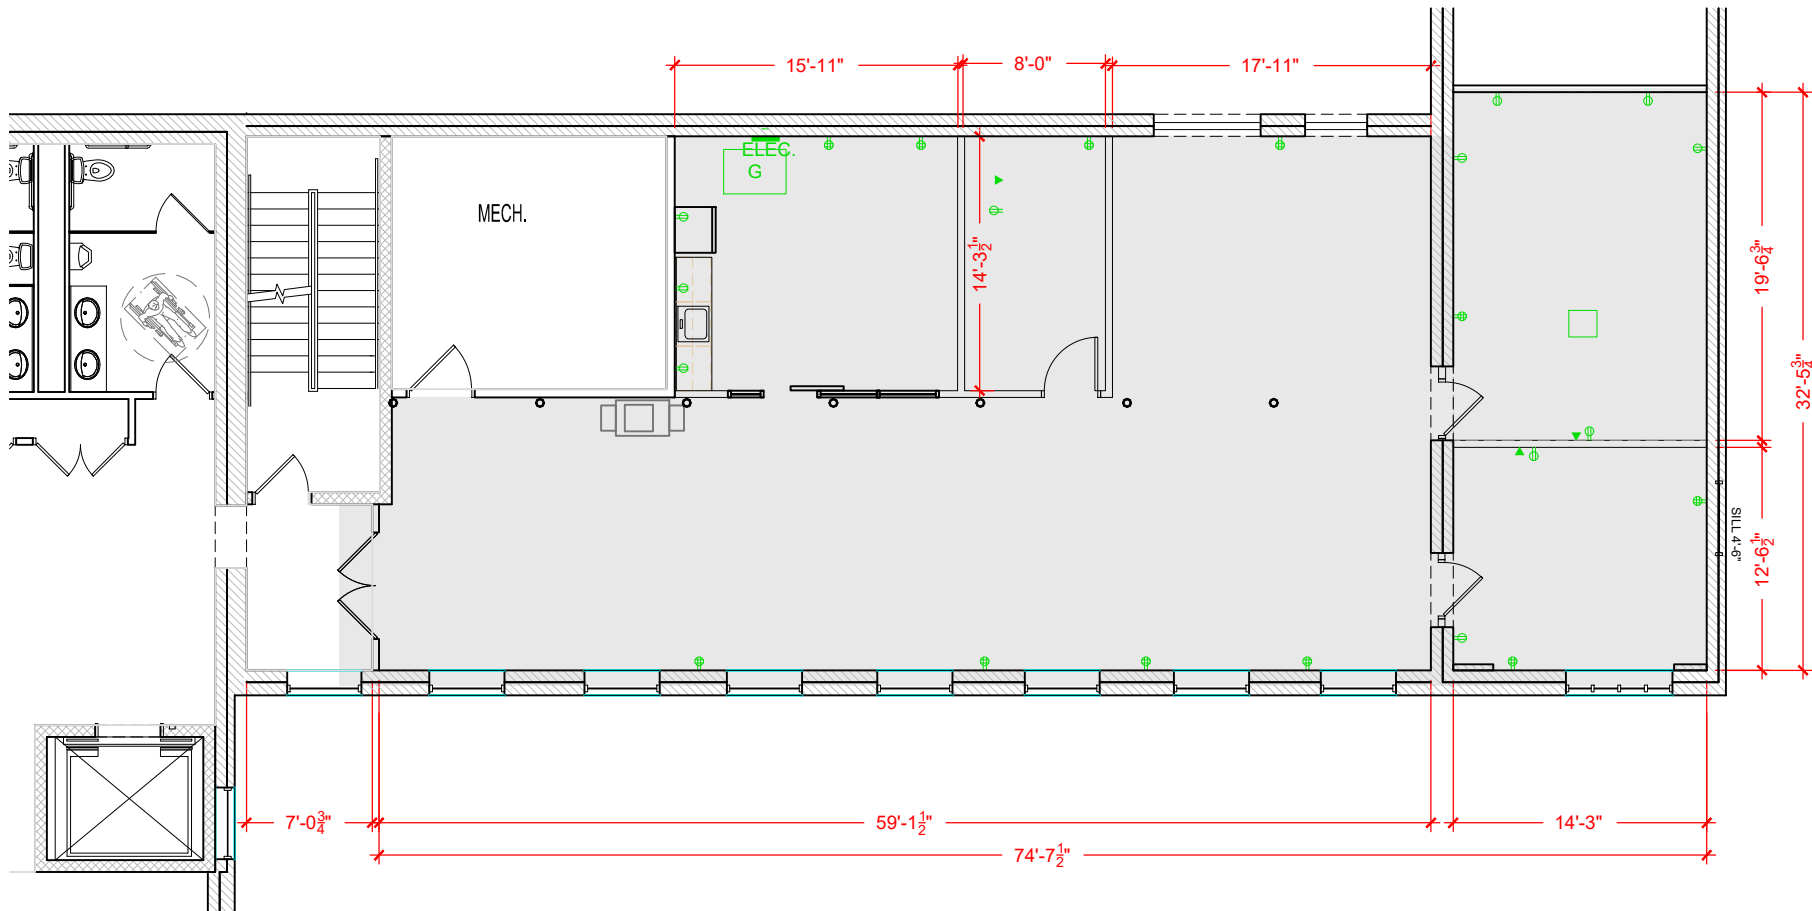

TOTAL SF AVAILABLE - 2,365 RSF(12%)

[Click to access 3D model](#)

Key Plan

Floor Plan