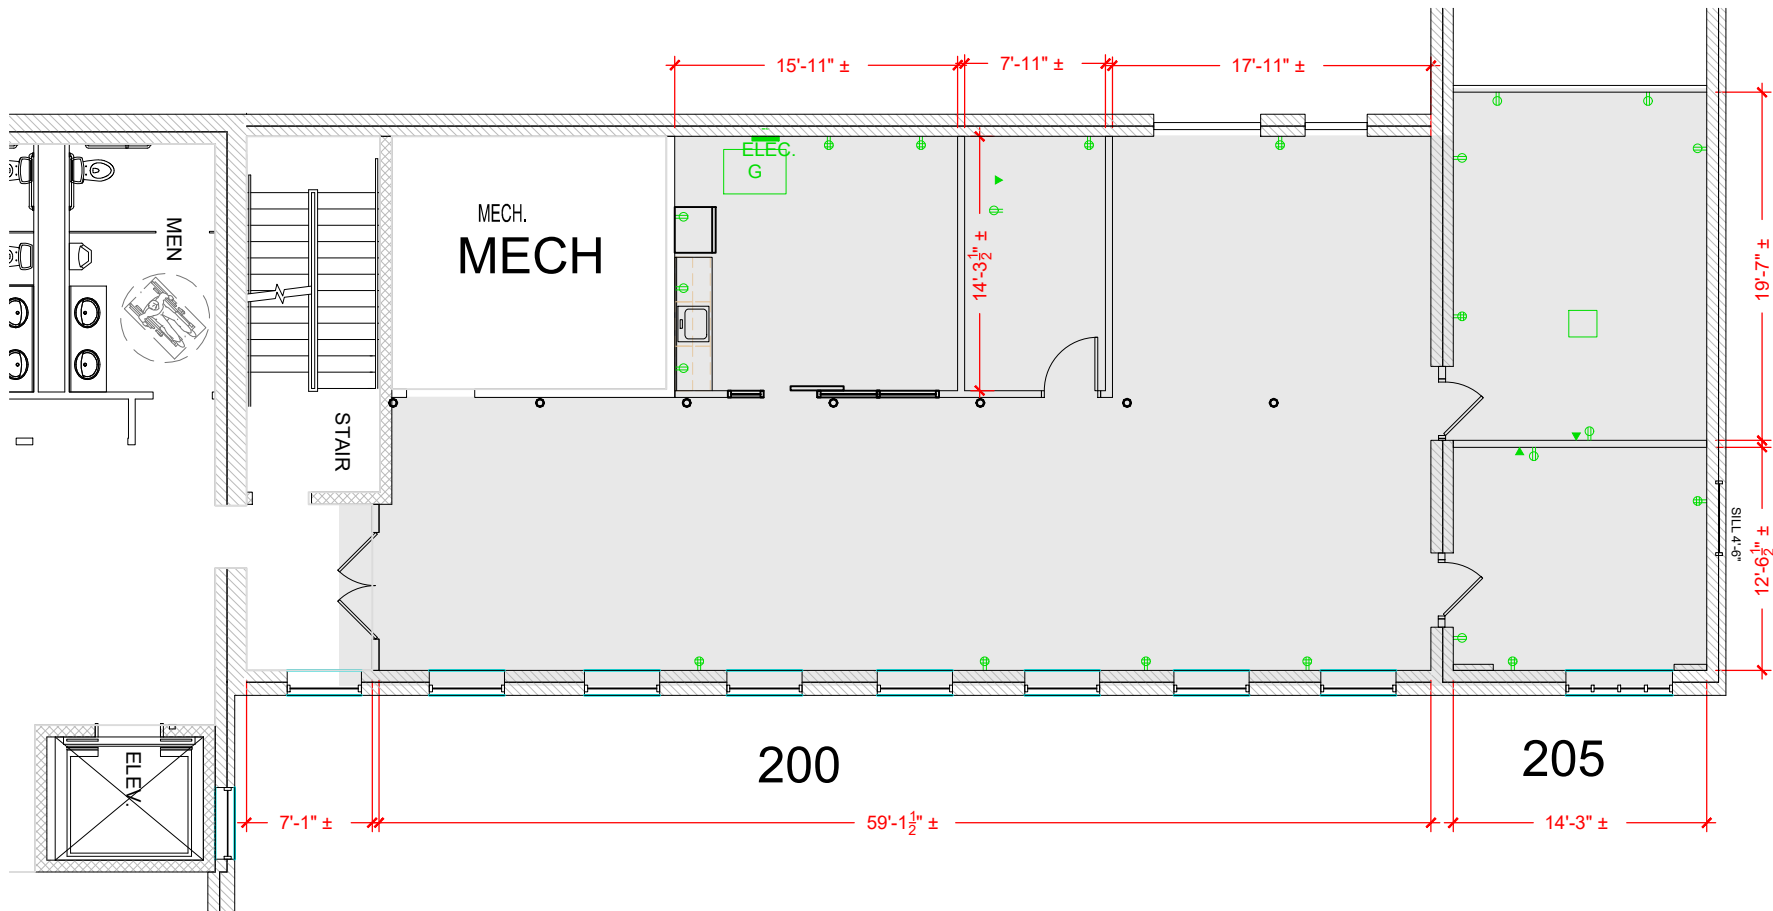

TOTAL SF AVAILABLE - 2,365 RSF(12%)

[Click to access 3D model](#)

Key Plan

Floor Plan