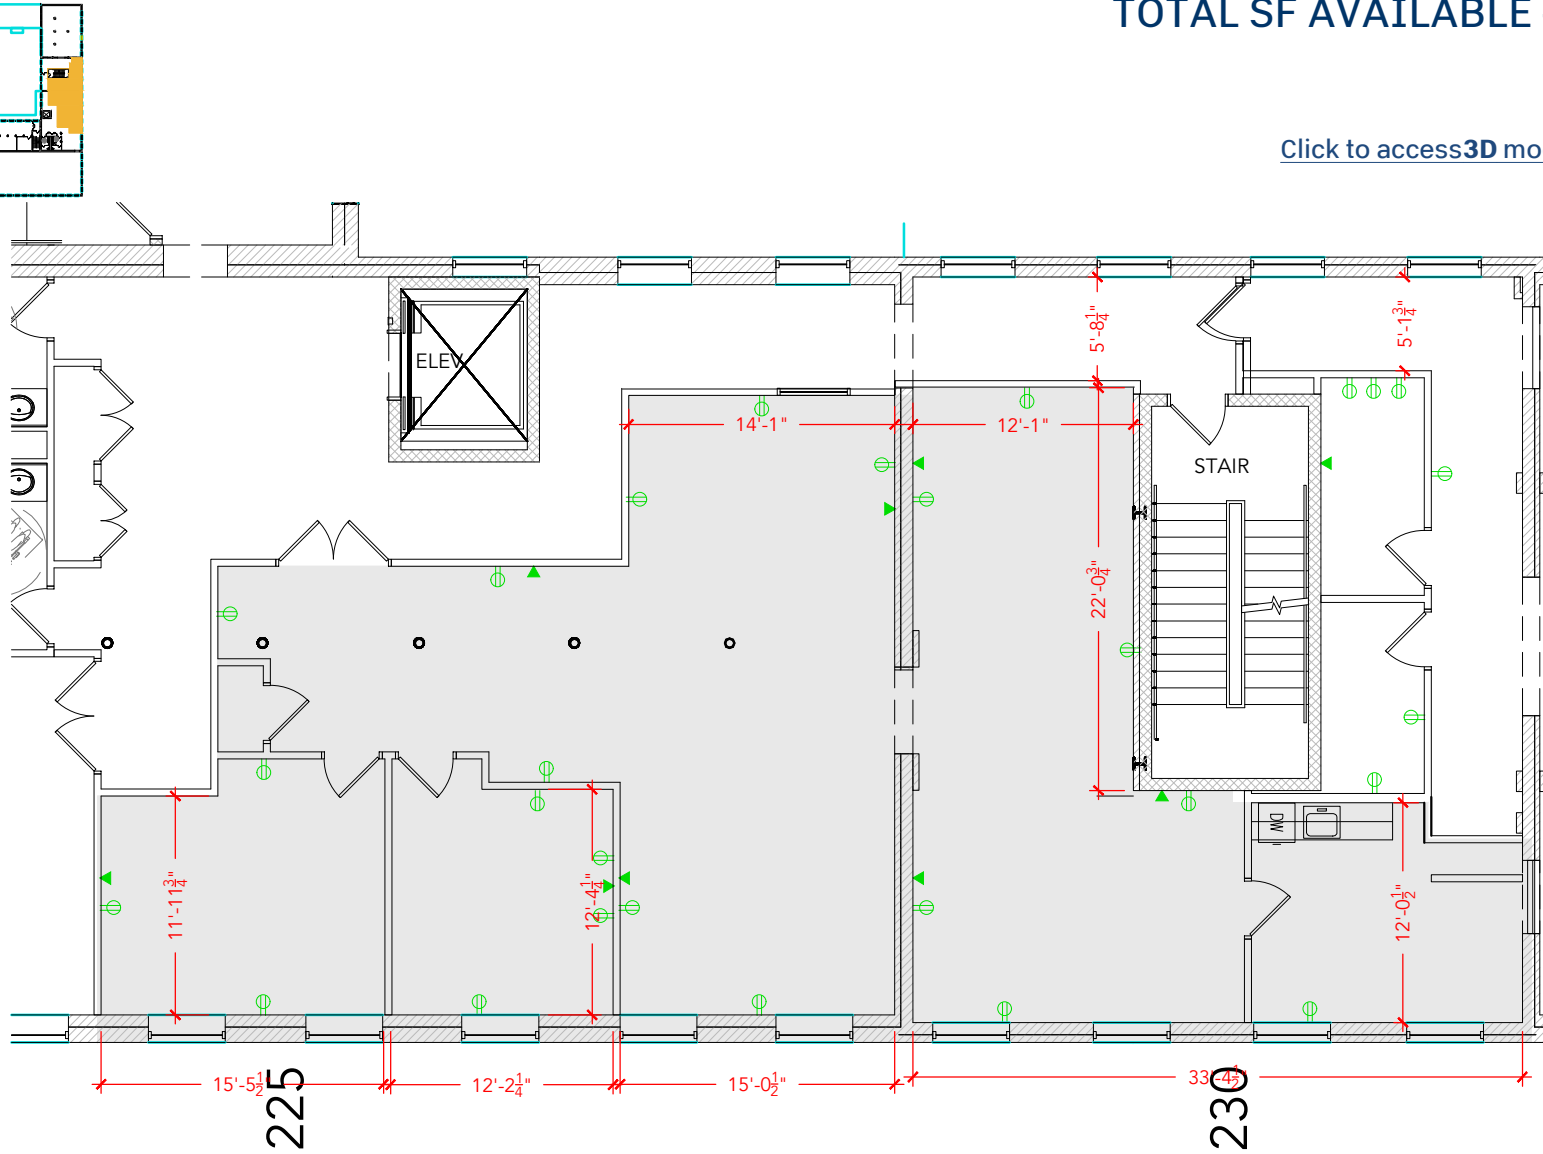

TOTAL SF AVAILABLE - 2,080 SF

[Click to access 3D model](#)

Key Plan

Floor Plan