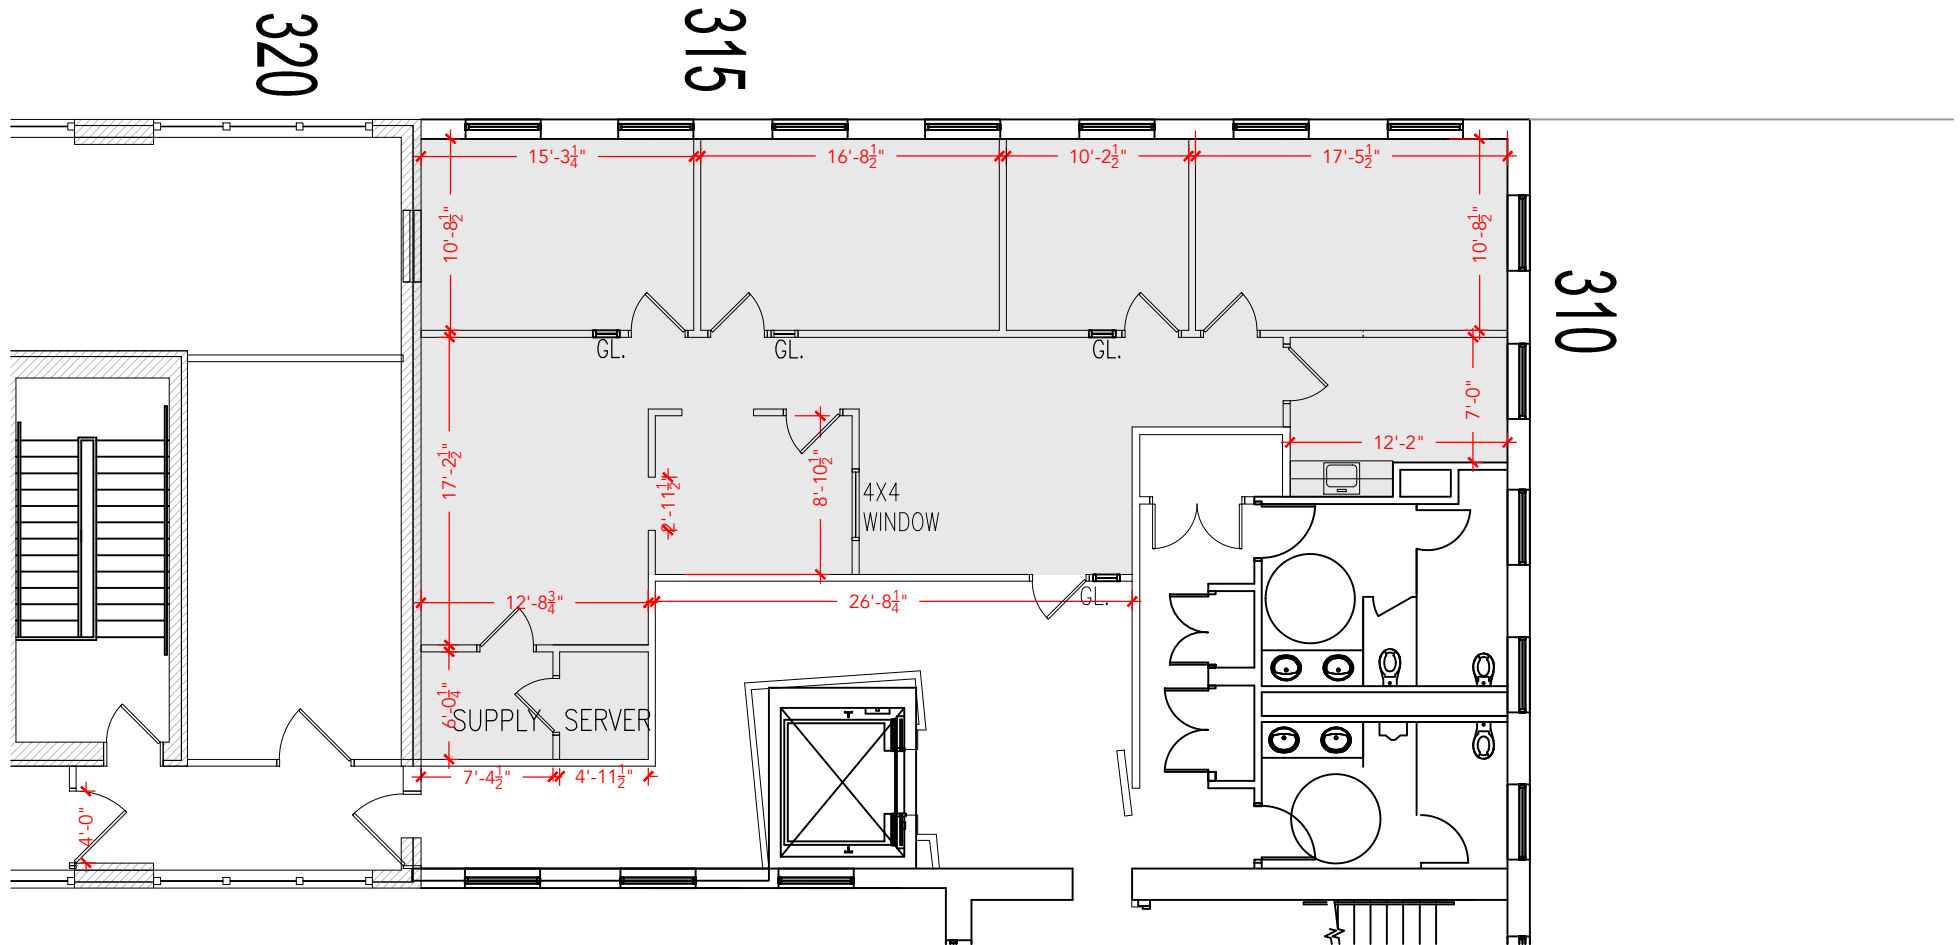

TOTAL SF AVAILABLE - 1,672 RSF(12%)

[Click to access 3D model](#)

Key Plan

Floor Plan