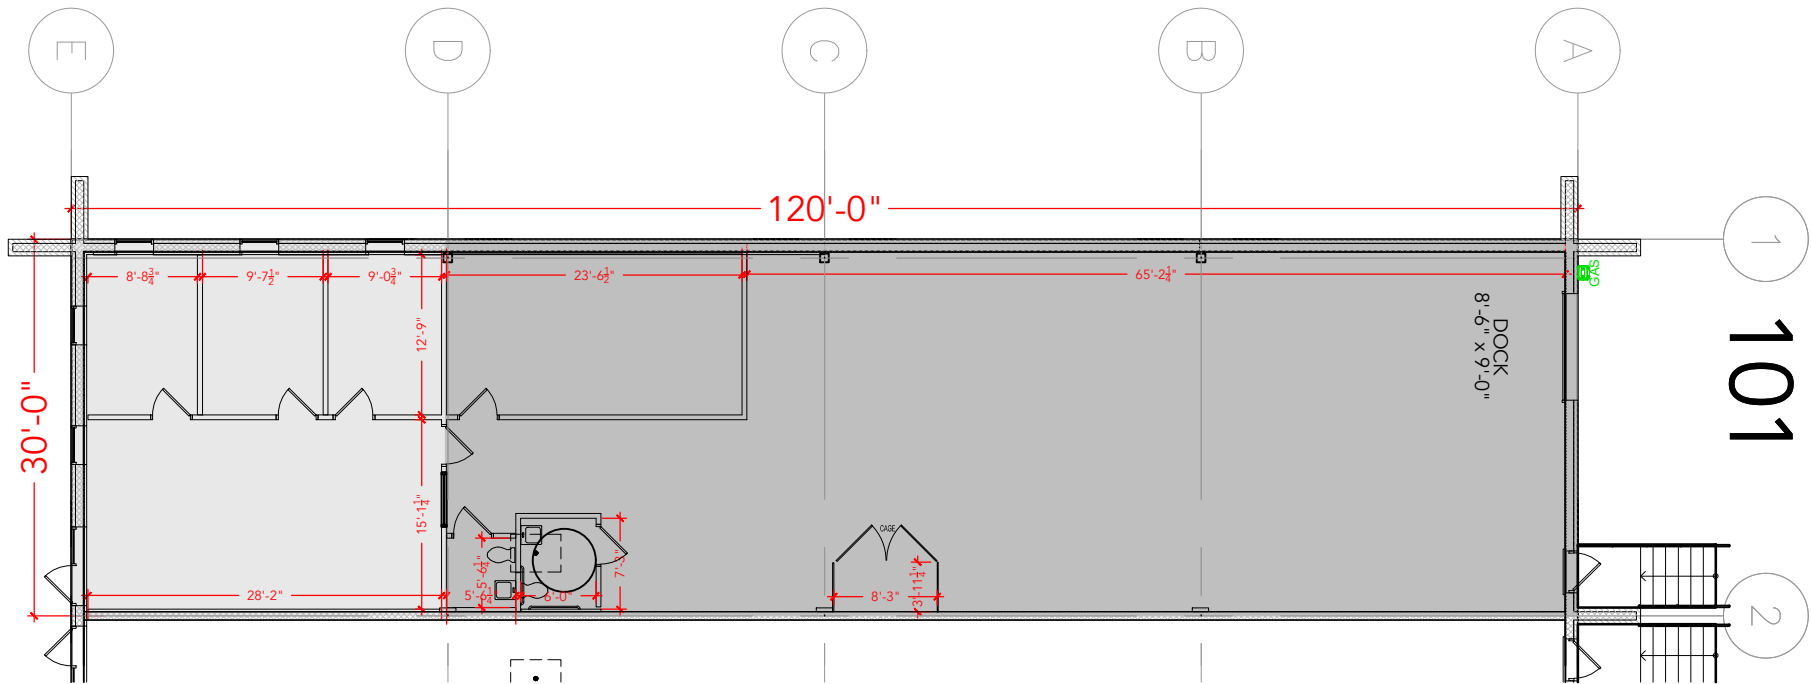

**TOTAL SF AVAILABLE - 3,600 SF**

OFFICE - 891 SF

WAREHOUSE - 2,709 SF

[Click to access 3D model](#)

## Key Plan

## Floor Plan