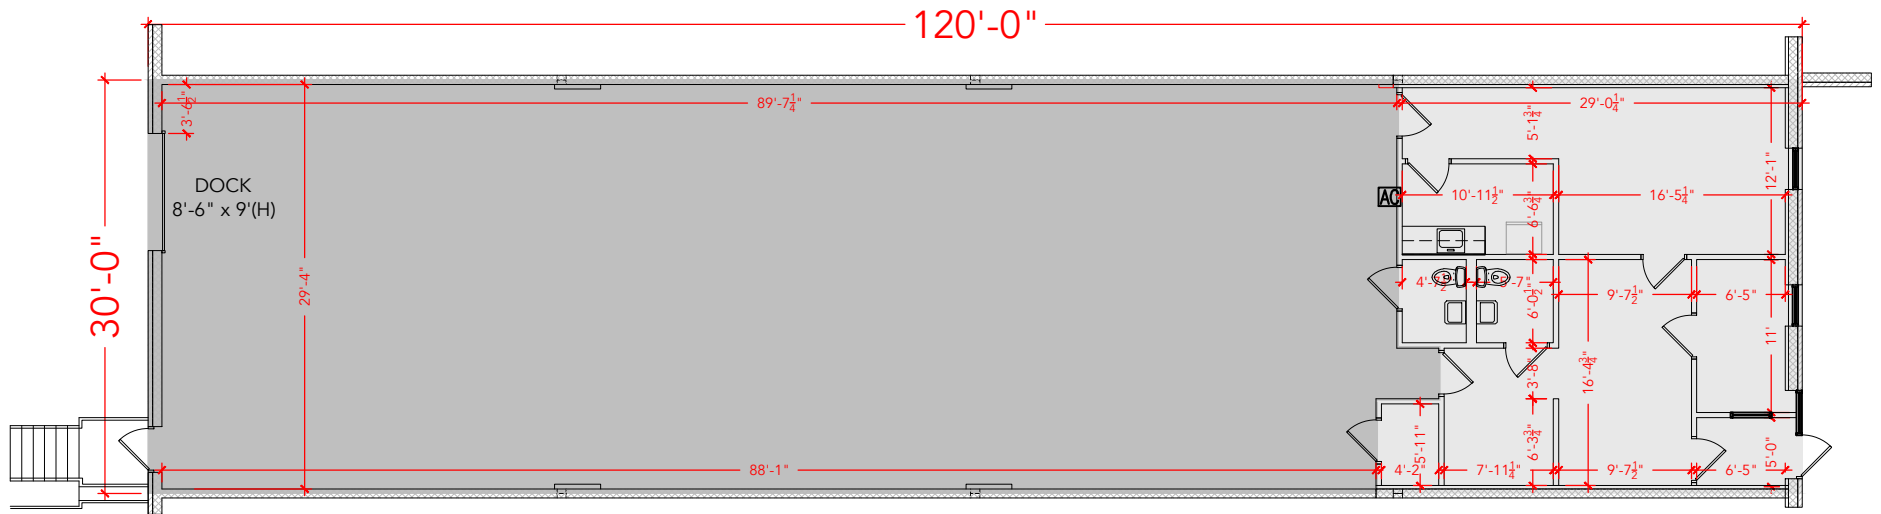

TOTAL SF AVAILABLE - 3,600 SF

OFFICE - 874 SF
WAREHOUSE SF - 2,726 SF

[Click to access 3D model](#)

Key Plan

Floor Plan