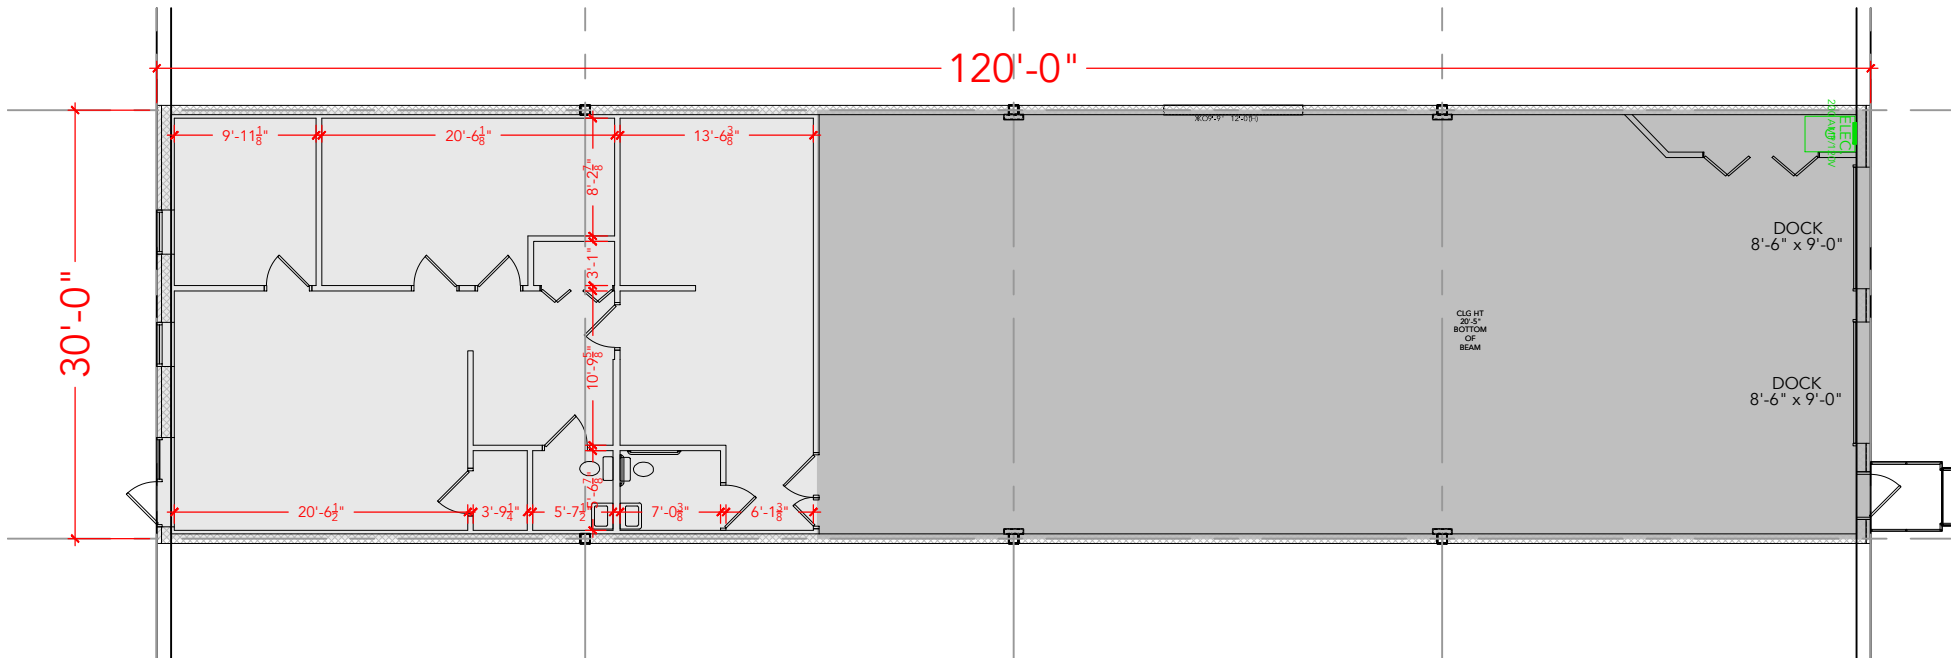

TOTAL SF AVAILABLE - 3,600 SF

OFFICE - 1,385 SF

WAREHOUSE SF - 2,215 SF

[Click to access 3D model](#)

Key Plan

Floor Plan