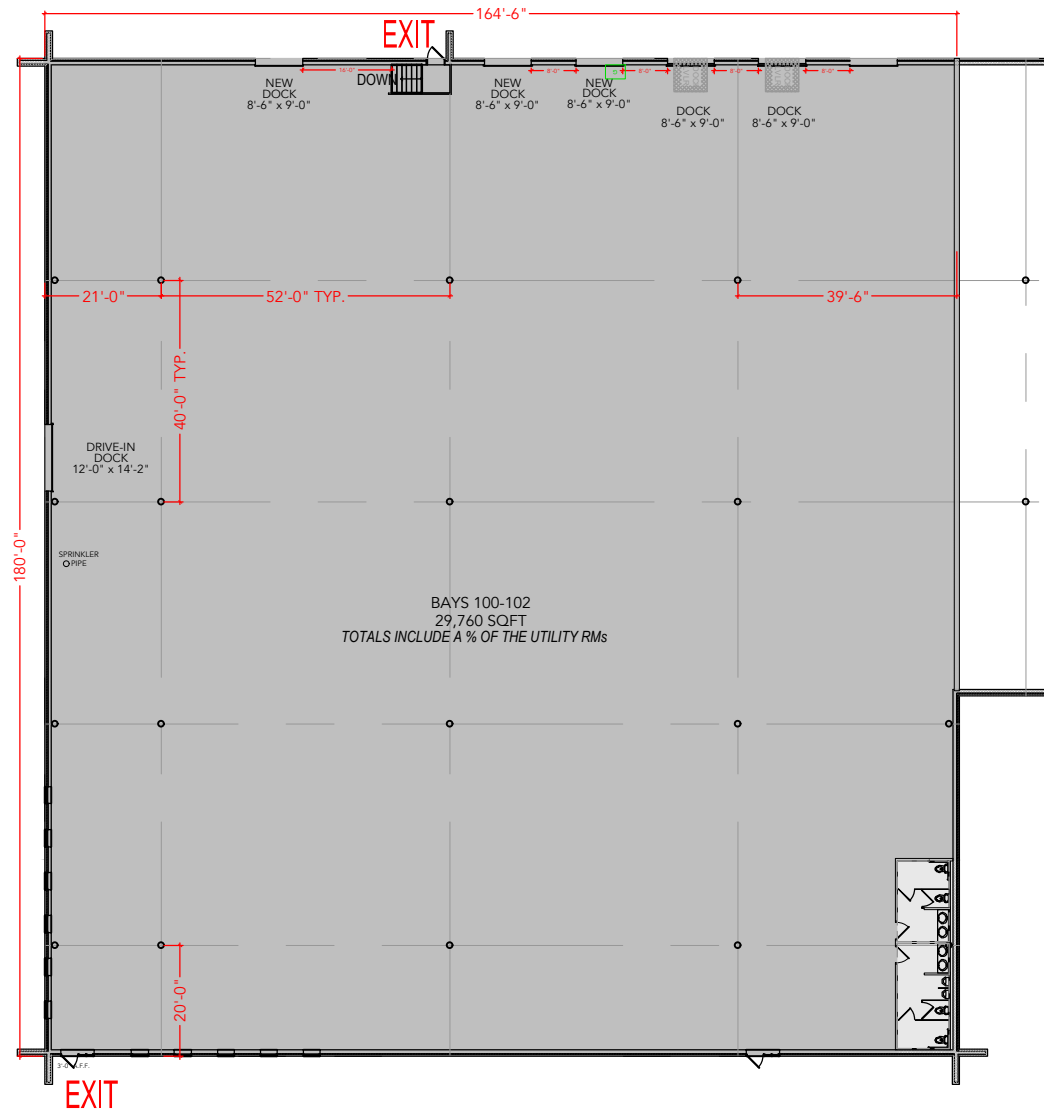

TOTAL SF AVAILABLE - 29,760 SF

OFFICE SF - 0,000 SF

WAREHOUSE SF - 29,760 SF

[Click to access 3D model](#)

Key Plan

Floor Plan