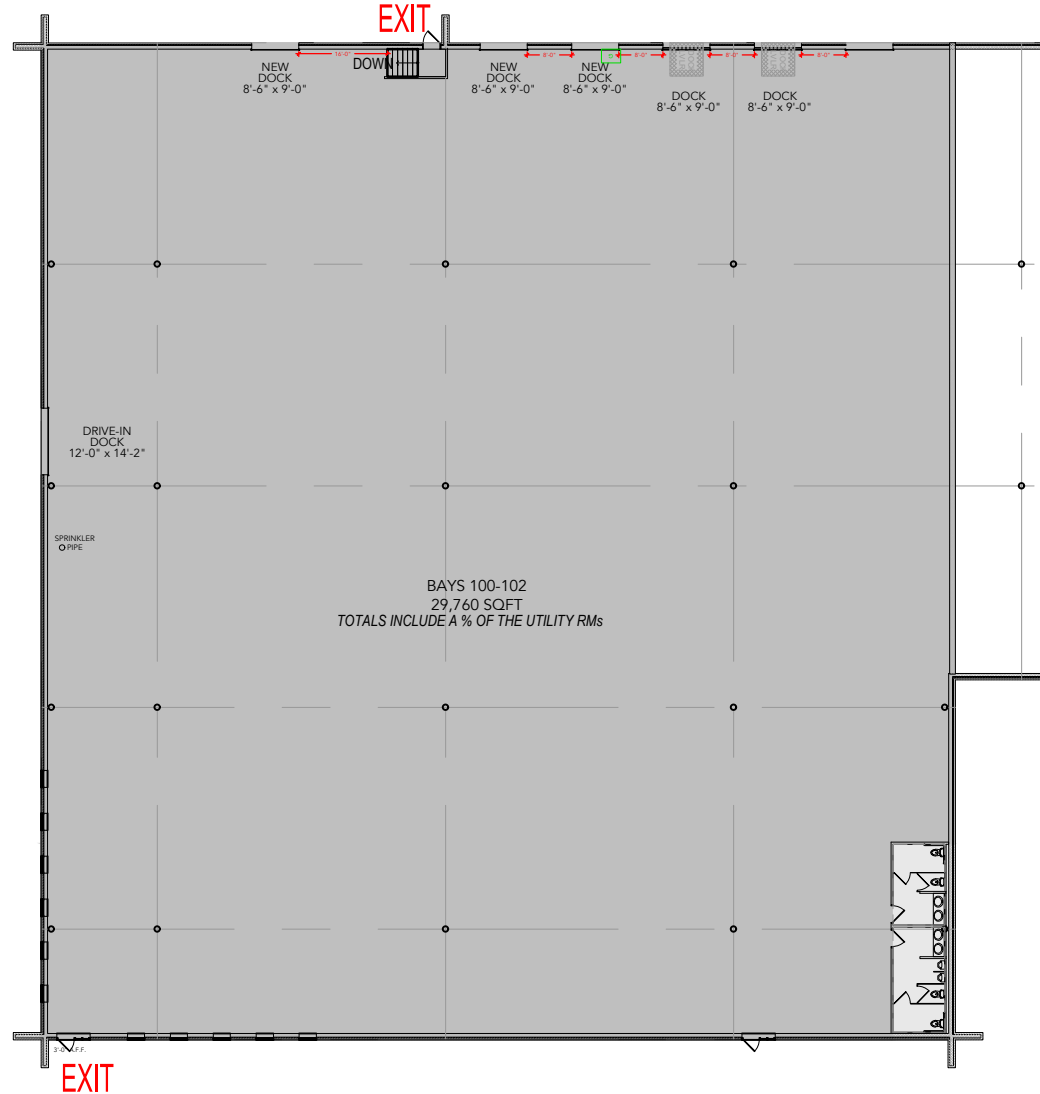

TOTAL SF AVAILABLE - 20,760 SF

RESTROOMS - 405 SF

WAREHOUSE - 29,355 SF

[Click to access 3D model](#)

Key Plan

Floor Plan