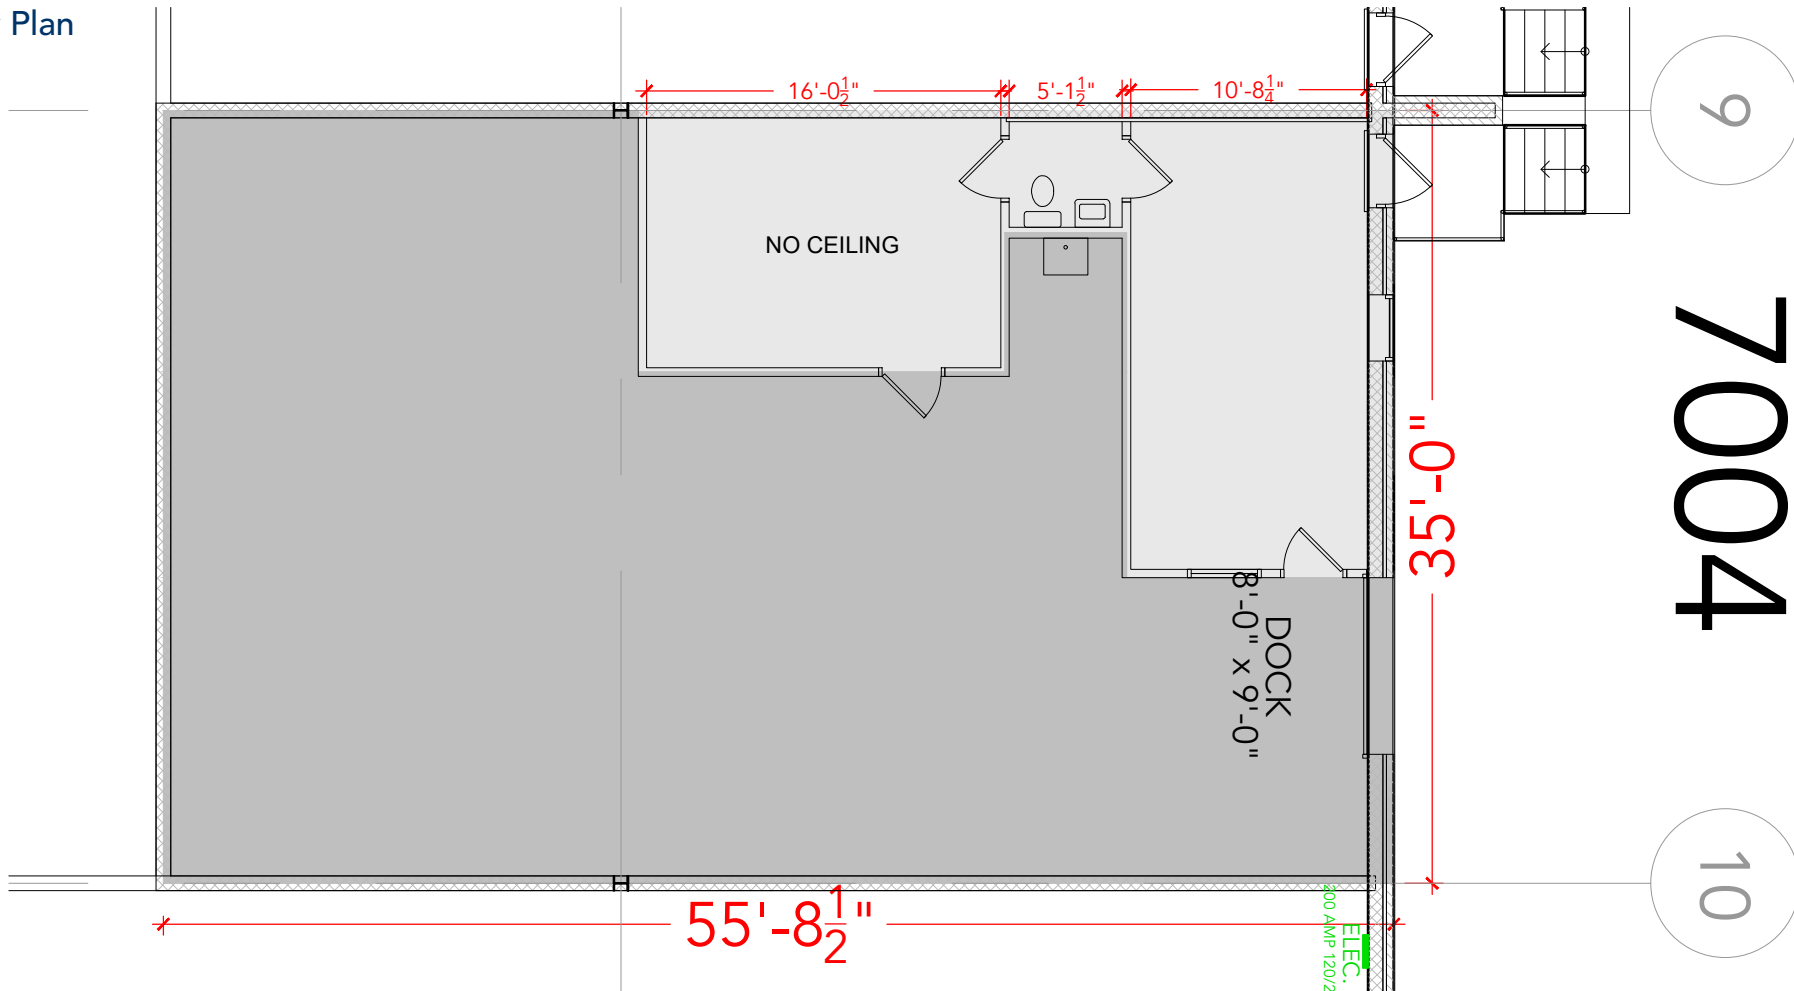

TOTAL SF AVAILABLE - 1,950 SF

OFFICE - 484 SF

WAREHOUSE - 1,466 SF

[Click to access 3D model](#)

Key Plan

Floor Plan