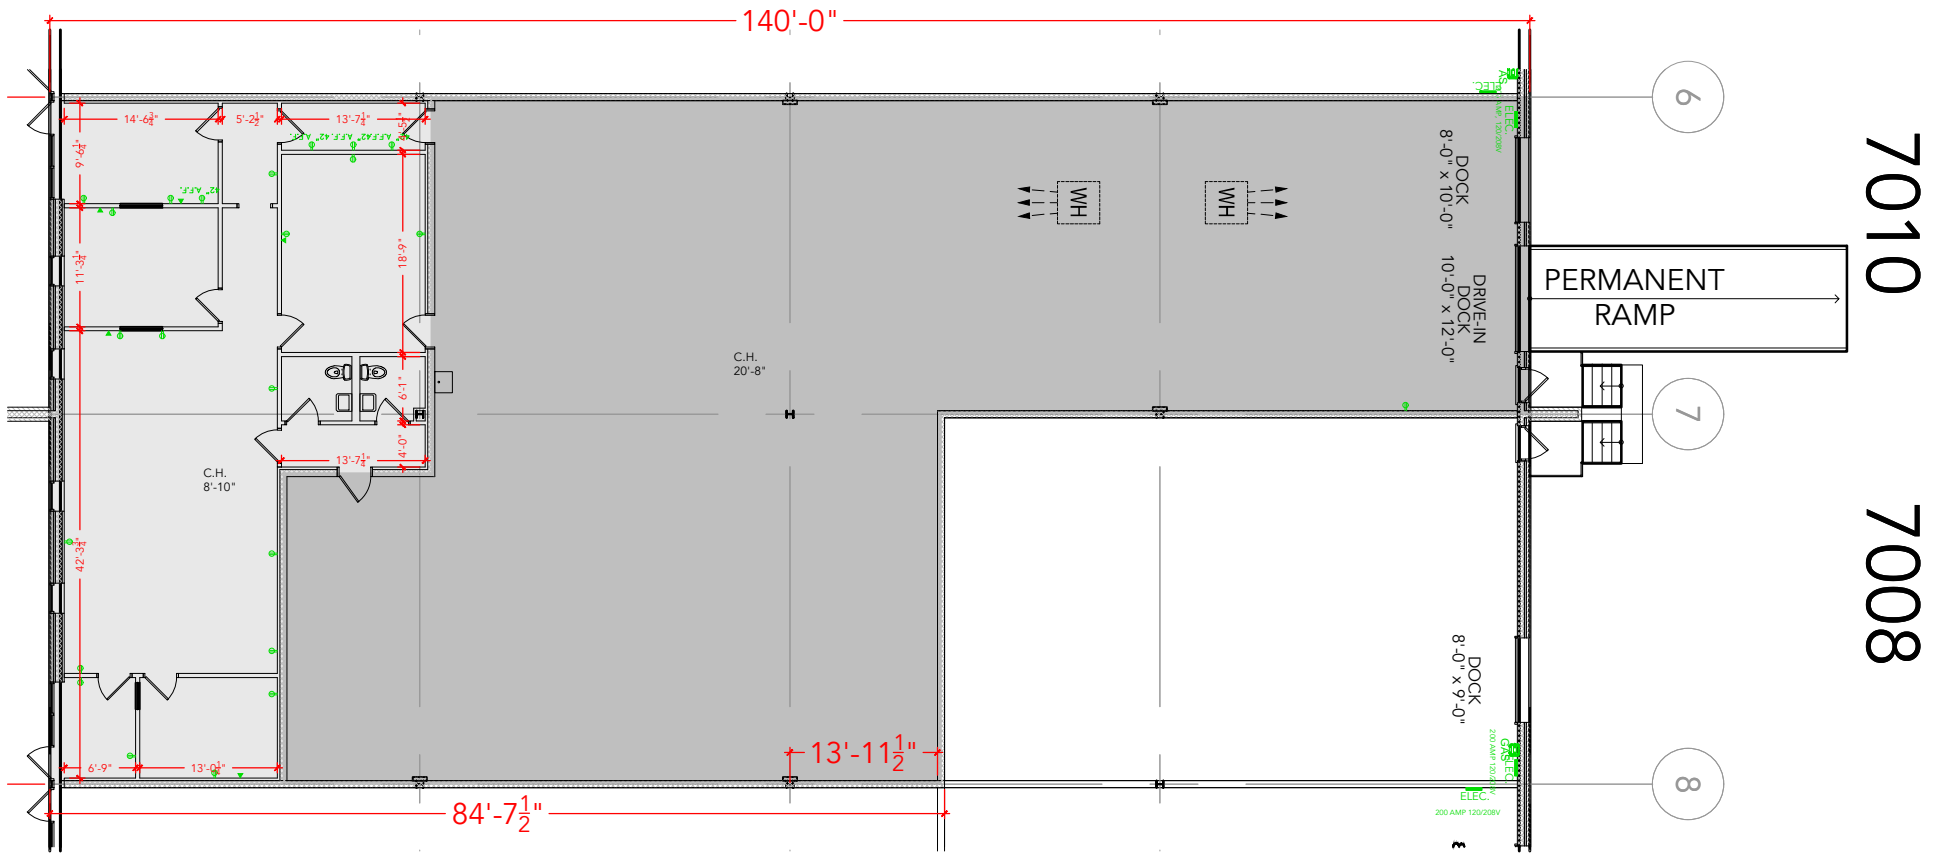

**TOTAL SF AVAILABLE - 7,150 SF**

OFFICE - 1,933 SF

WAREHOUSE - 5,218 SF

[Click to access 3D model](#)

Key Plan

Floor Plan