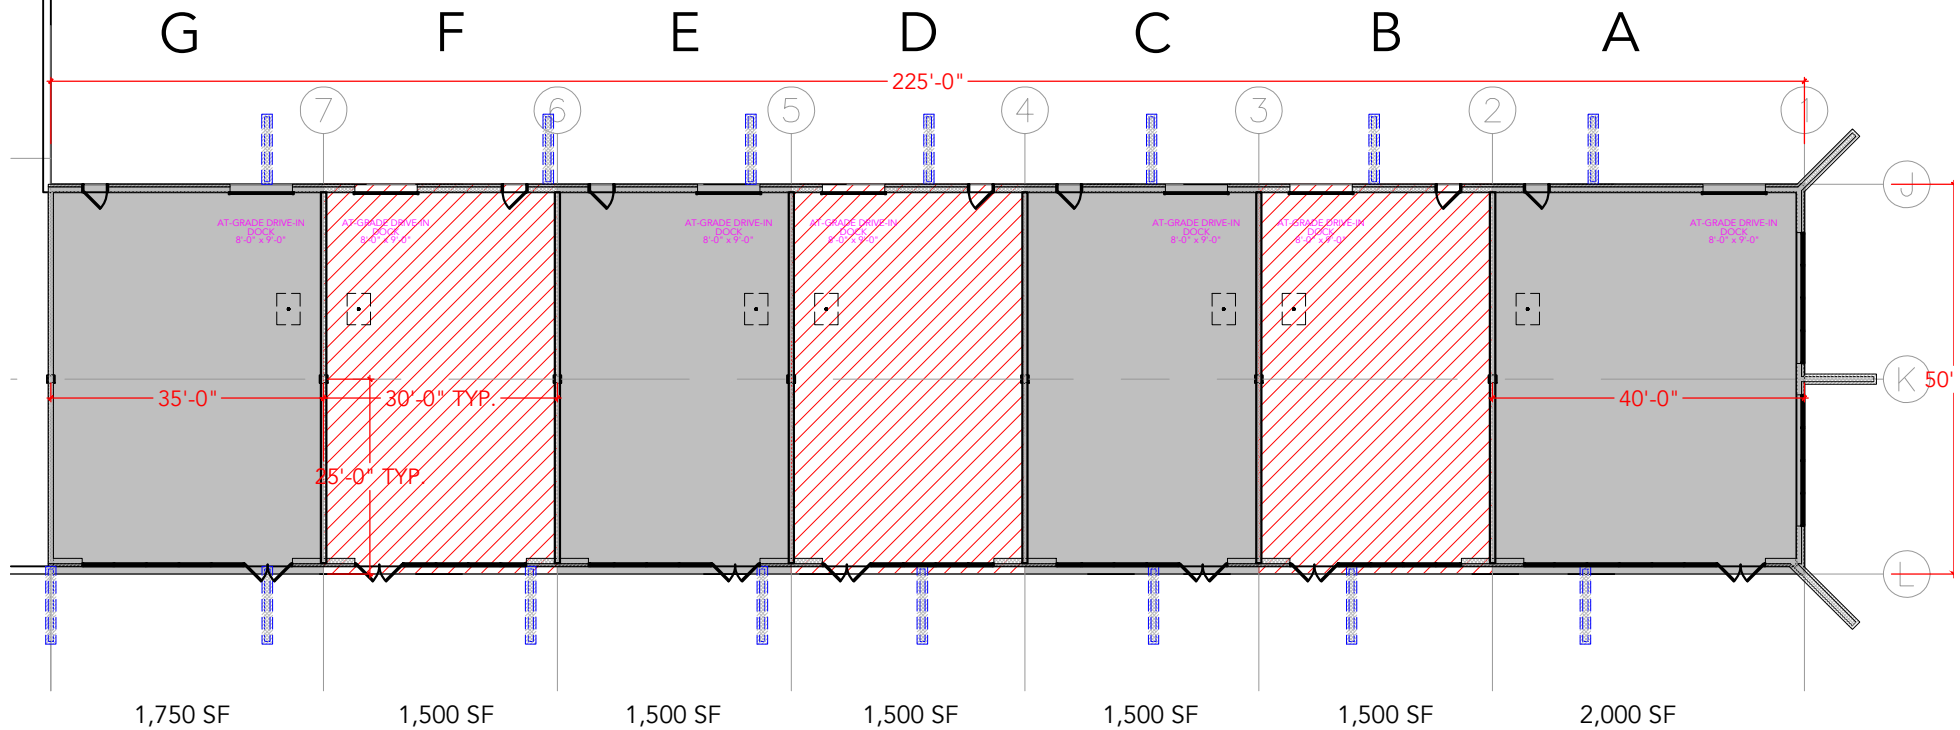

TOTAL SF AVAILABLE - 11,250 SF

OFFICE - 0,000 SF

WAREHOUSE - 11,250 SF

[Click to access 3D model](#)

Key Plan

LOADING

Floor Plan