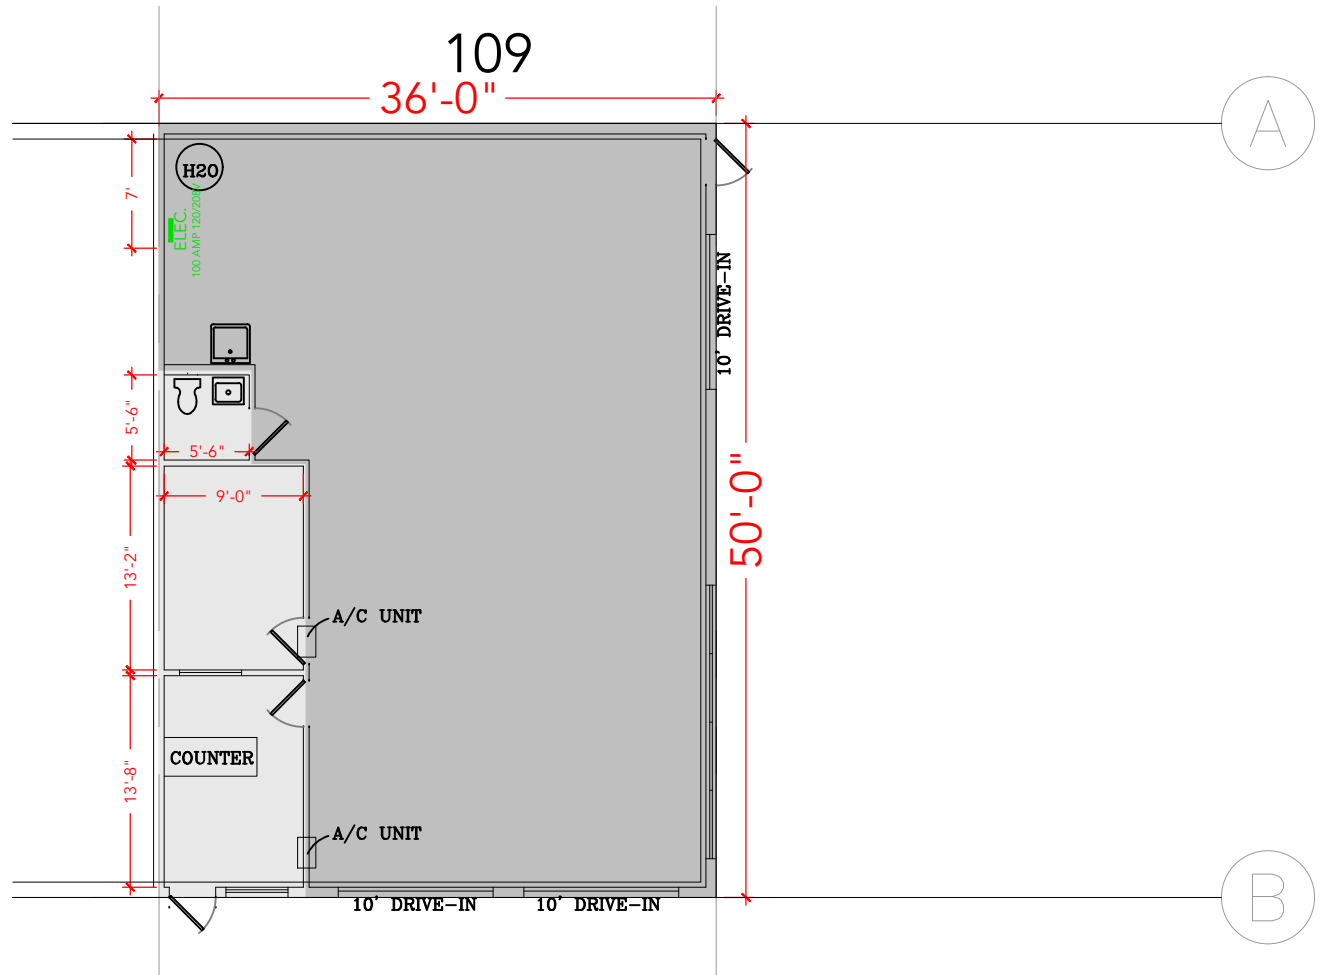

TOTAL SF AVAILABLE - 1,800 SF

OFFICE - 304 SF
WAREHOUSE SF - 1,496 SF

[Click to access 3D model](#)

Key Plan

Floor Plan