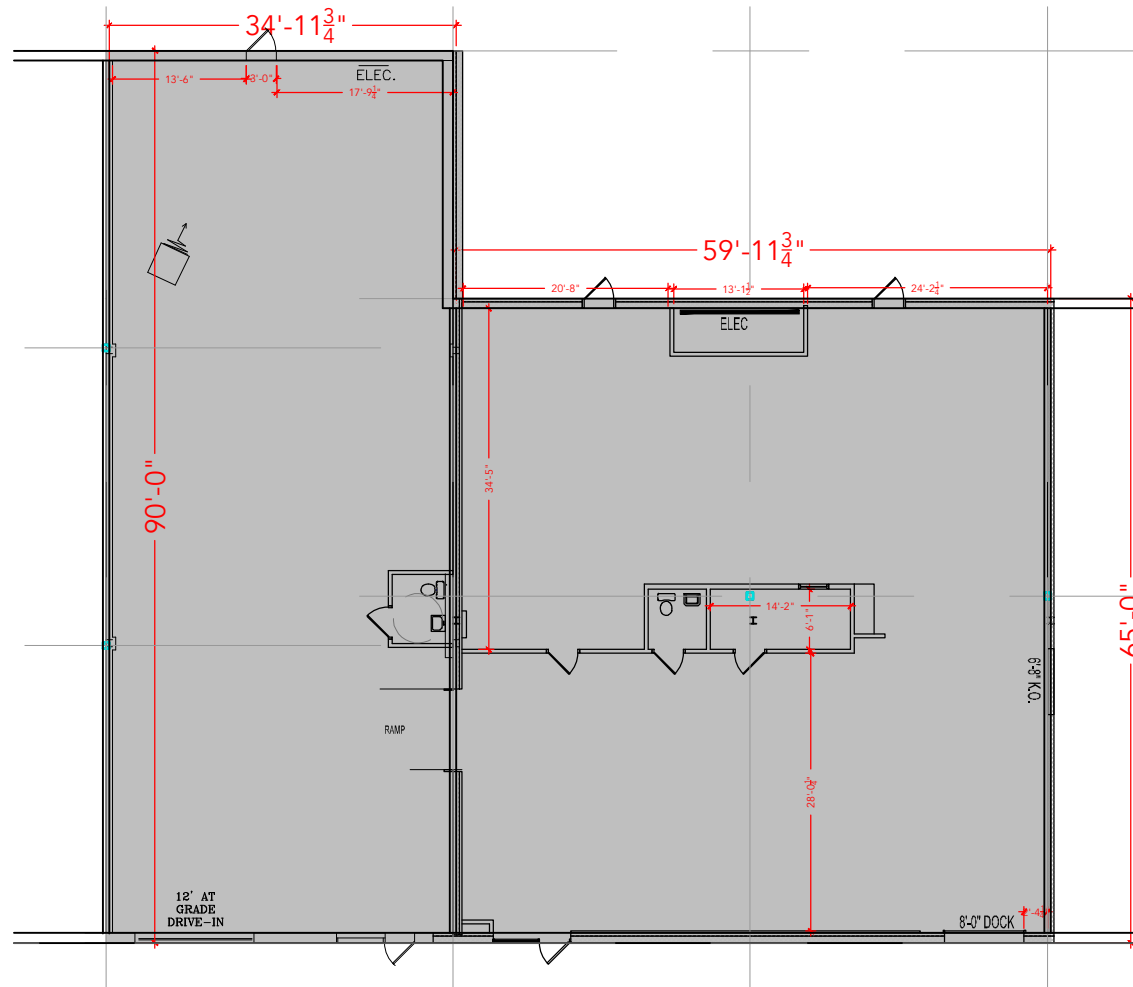

TOTAL SF AVAILABLE - 7,050 SF

OFFICE - 0,000 SF

WAREHOUSE SF - 7,050 SF

[Click to access 3D model](#)

Key Plan

Floor Plan