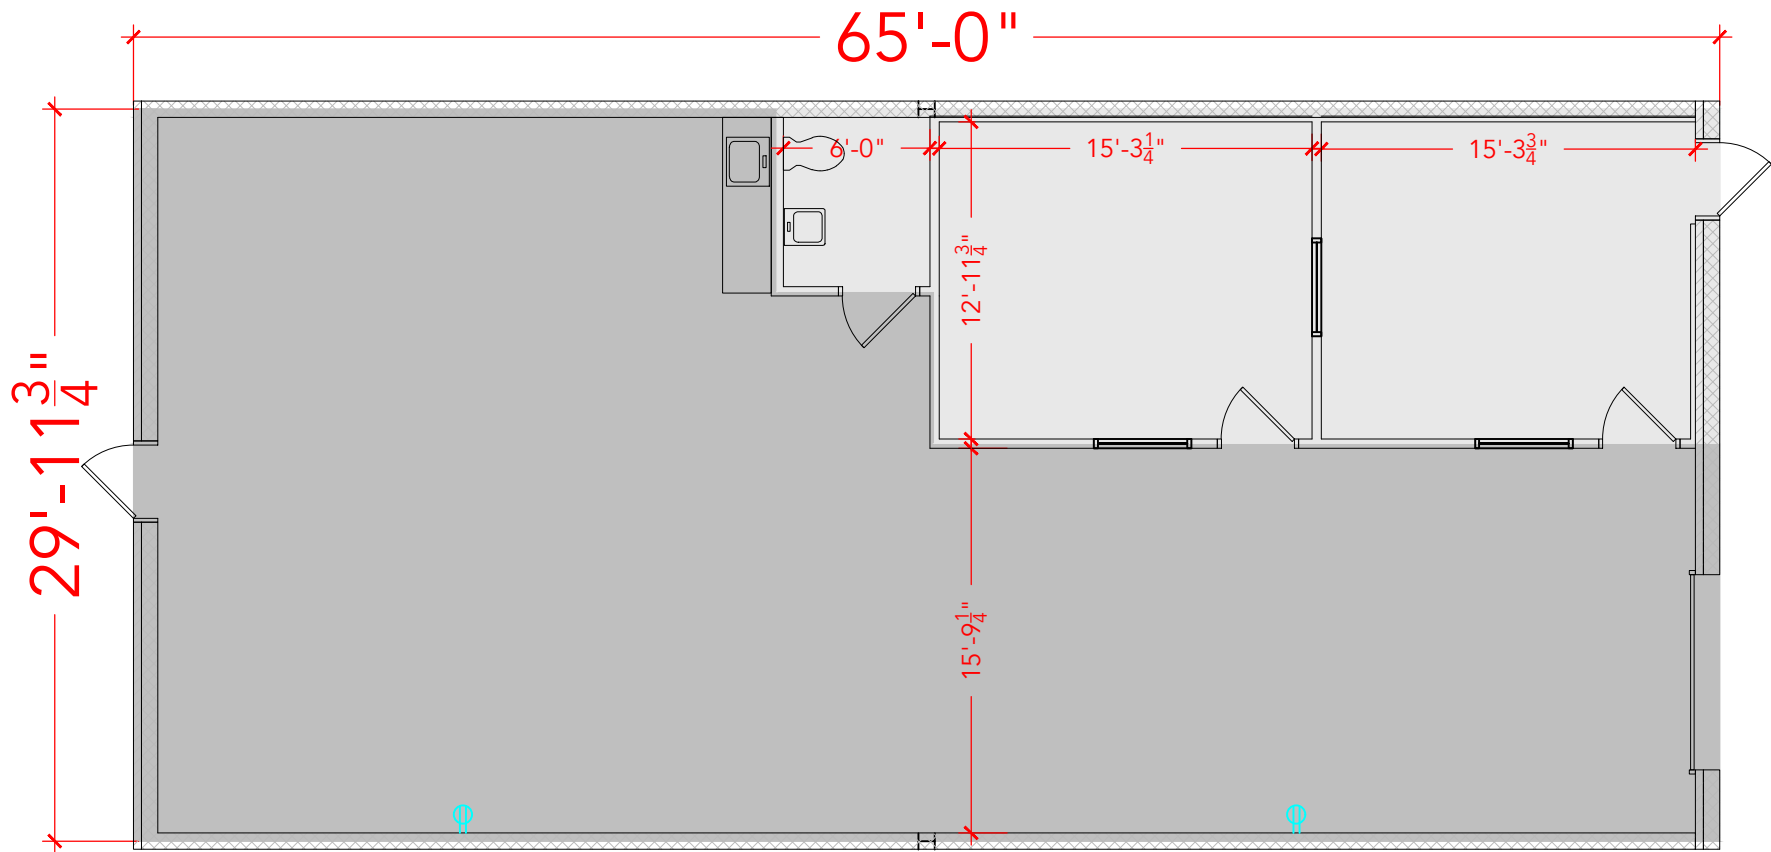

TOTAL SF AVAILABLE - 1,950 SF

OFFICE - 1,461 SF

WAREHOUSE SF - 489 SF

[Click to access 3D model](#)

Key Plan

## Floor Plan