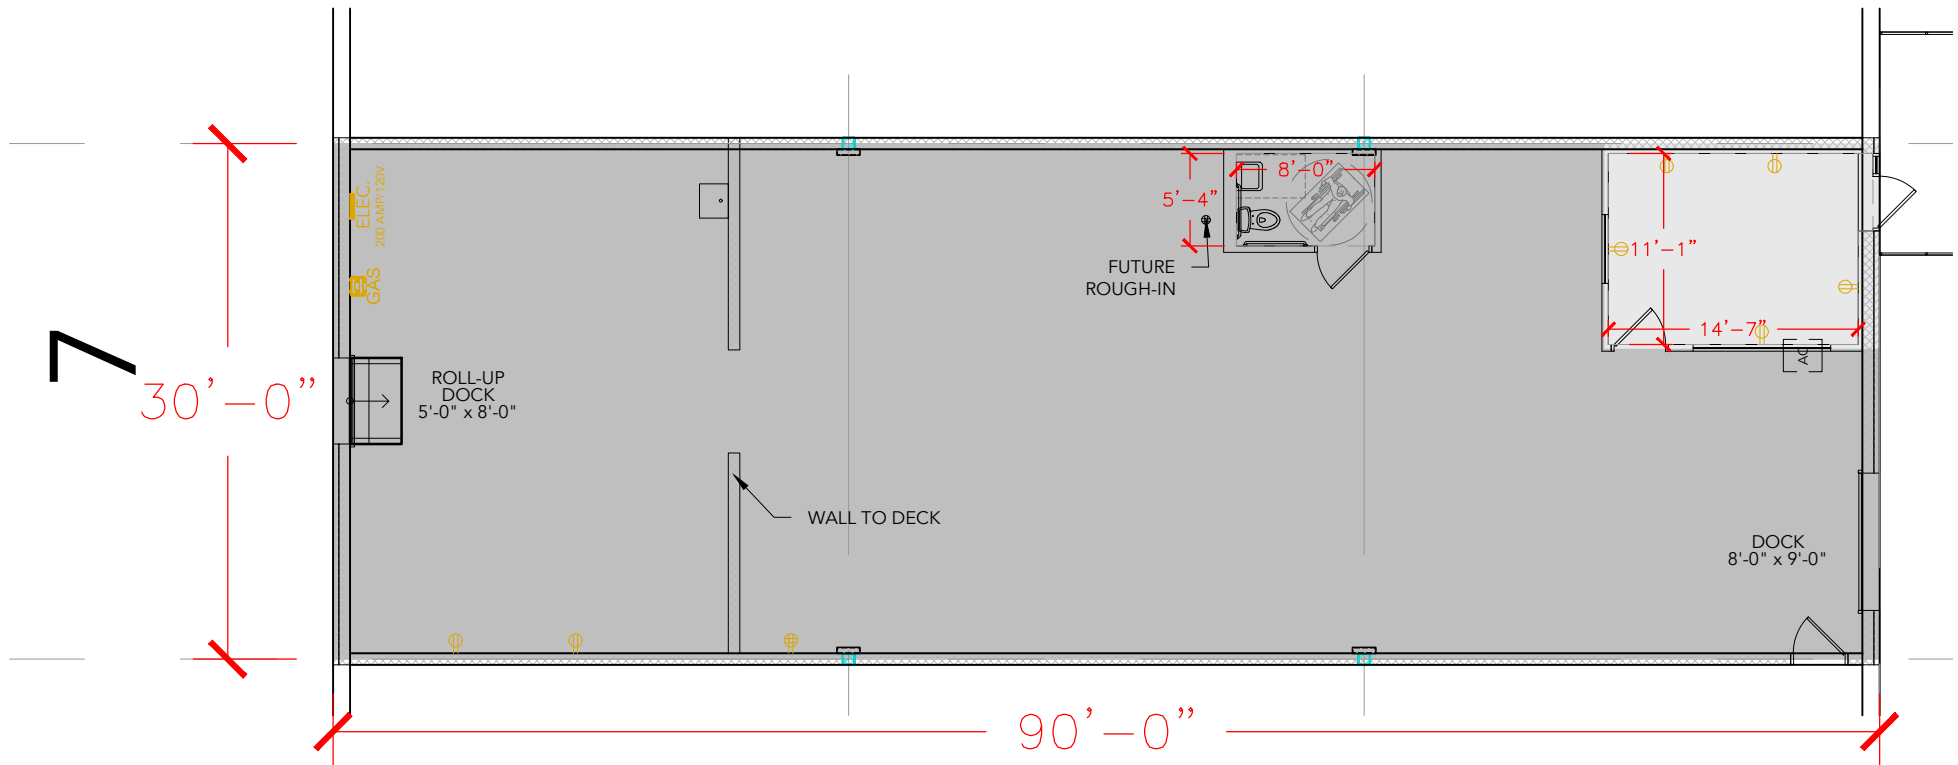

TOTAL SF AVAILABLE - 2,700 SF

OFFICE - 190 SF
WAREHOUSE SF - 2,510 SF

[Click to access 3D model](#)

Key Plan

Floor Plan