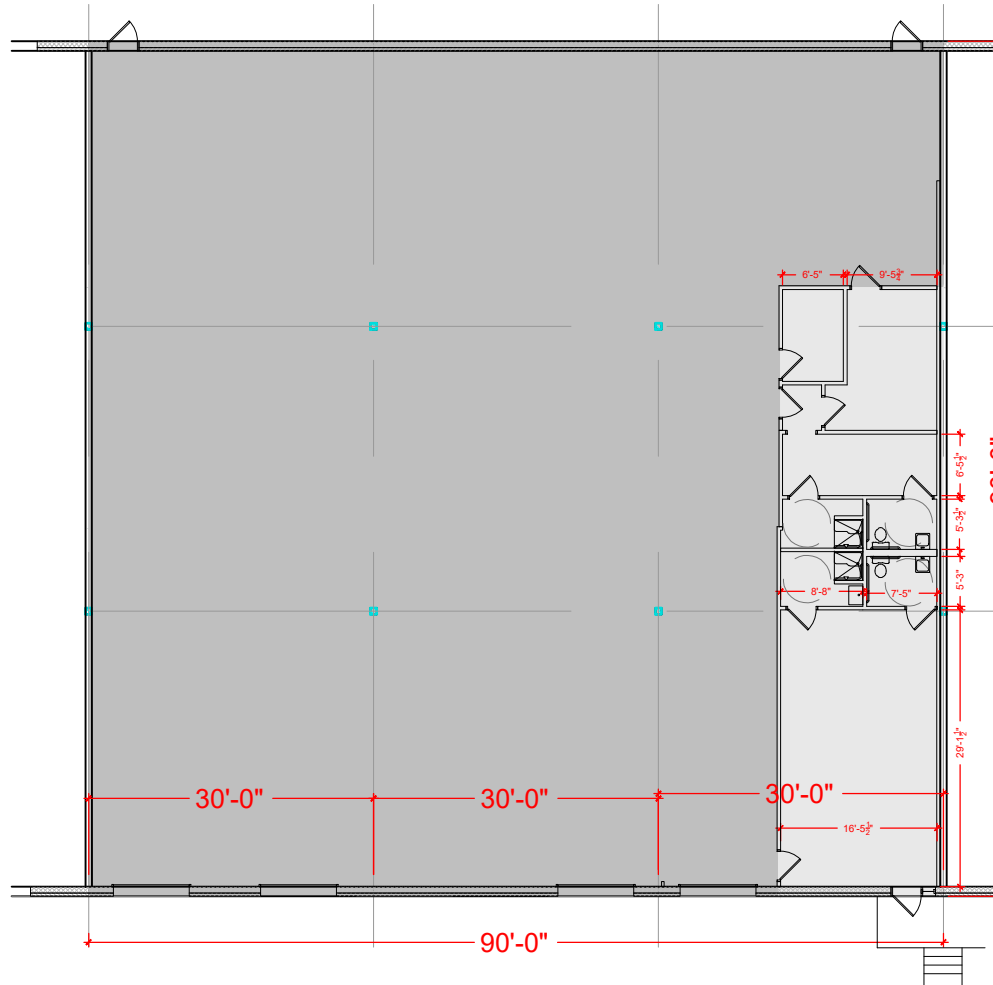

TOTAL SF AVAILABLE - 8,100 SF

OFFICE - 1,105 SF

WAREHOUSE - 6,995 SF

[Click to access 3D model](#)

Key Plan

Floor Plan