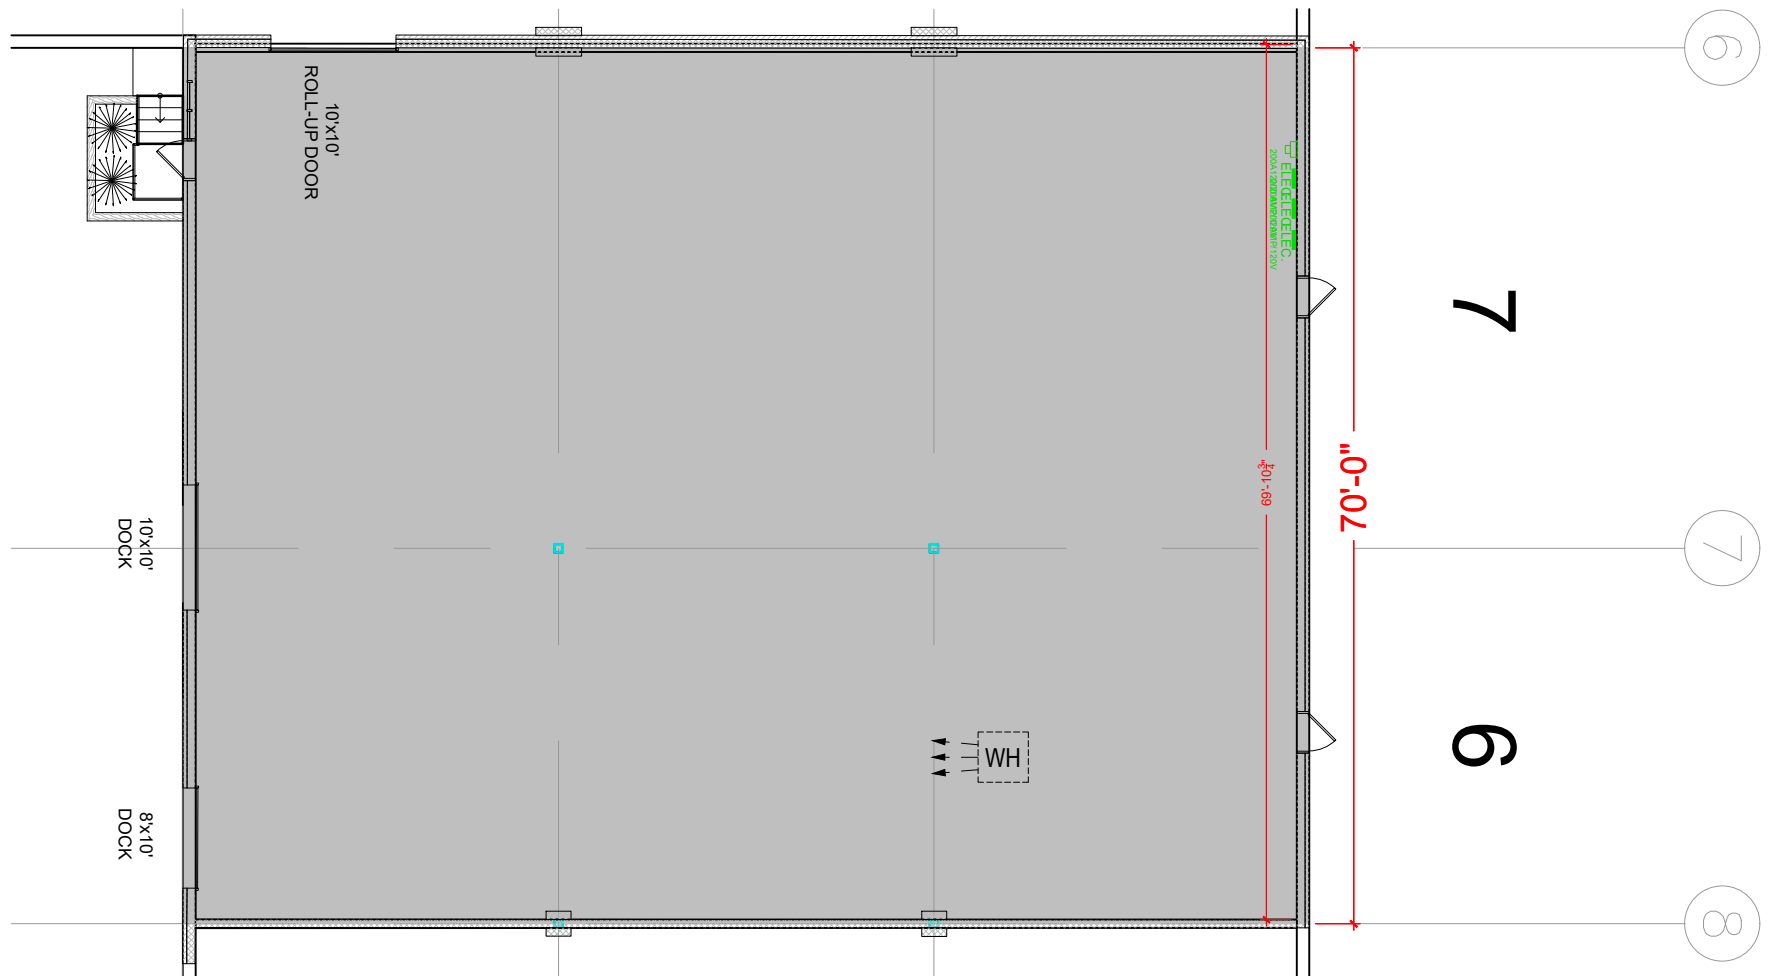

TOTAL SF AVAILABLE - 6,300 SF

OFFICE - 0,000 SF

WAREHOUSE - 6,300 SF

[Click to access 3D model](#)

Key Plan

Floor Plan