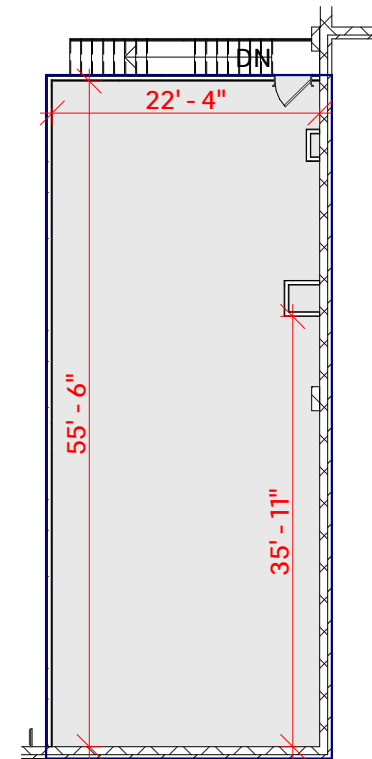

TOTAL SF AVAILABLE -20,550 SF

OFFICE -1,331 SF

WAREHOUSE -19,219 SF

MEZZ

TOTAL SF AVAILABLE -20,550 SF  
OFFICE -1,331 SF  
WAREHOUSE -19,219 SF