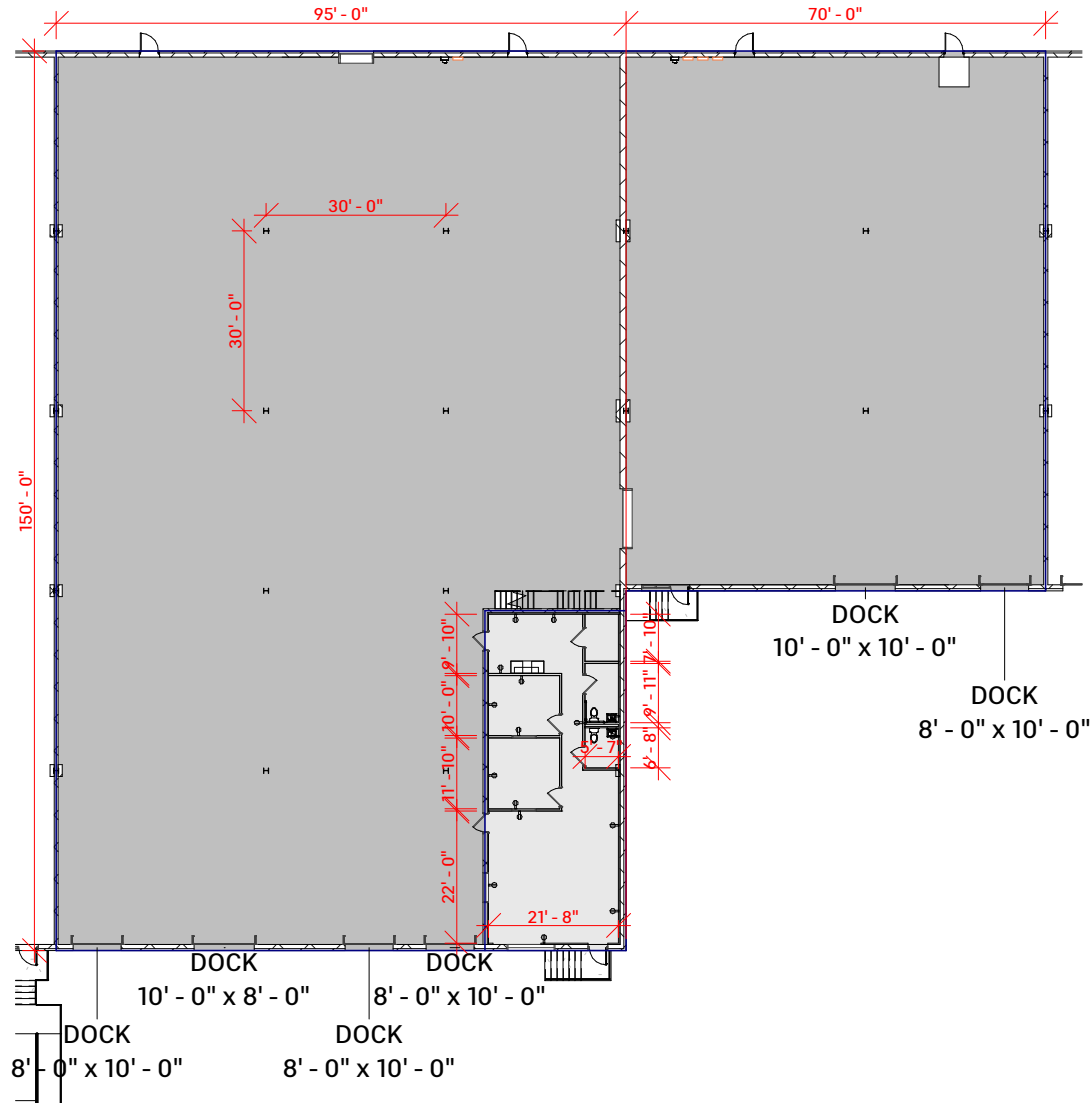

TOTAL SF AVAILABLE -20,550 SF

OFFICE -1,331 SF

WAREHOUSE -19,219 SF

MEZZ

TOTAL SF AVAILABLE -20,550 SF  
OFFICE -1,331 SF  
WAREHOUSE -19,219 SF