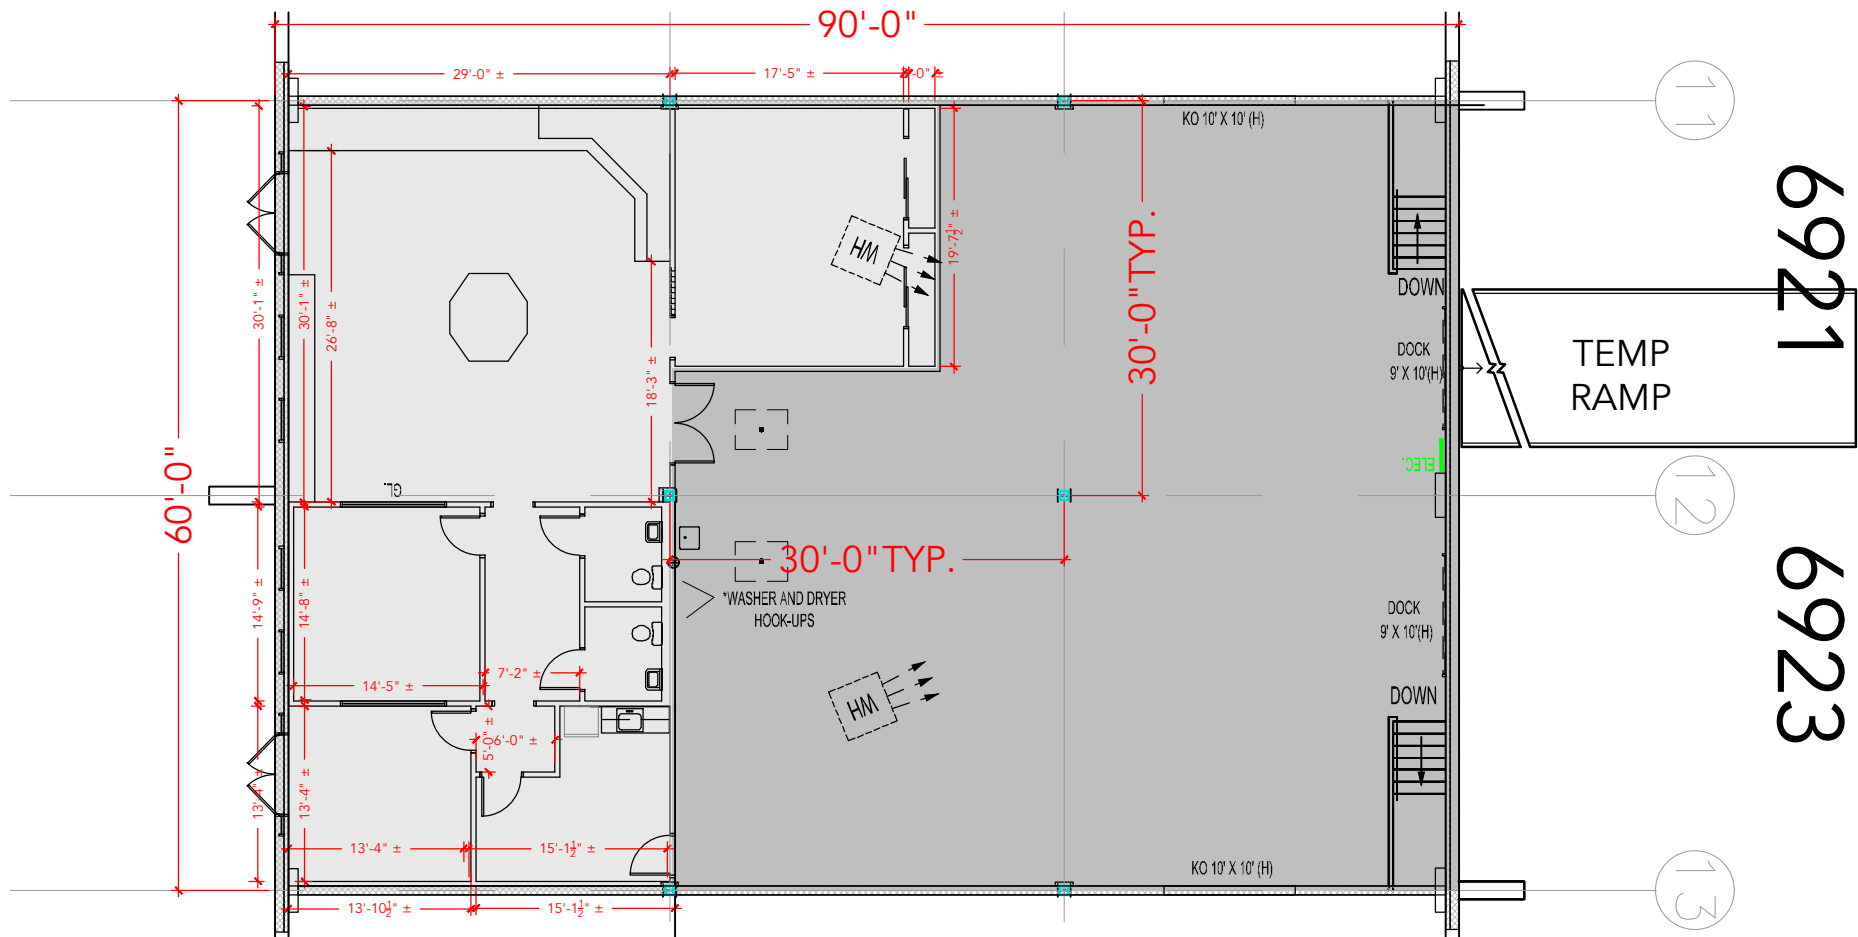

TOTAL SF AVAILABLE - 5,400 SF

OFFICE - 2,223 SF
WAREHOUSE - 3,177 SF

[Click to access CADD file](#)

Key Plan

Floor Plan