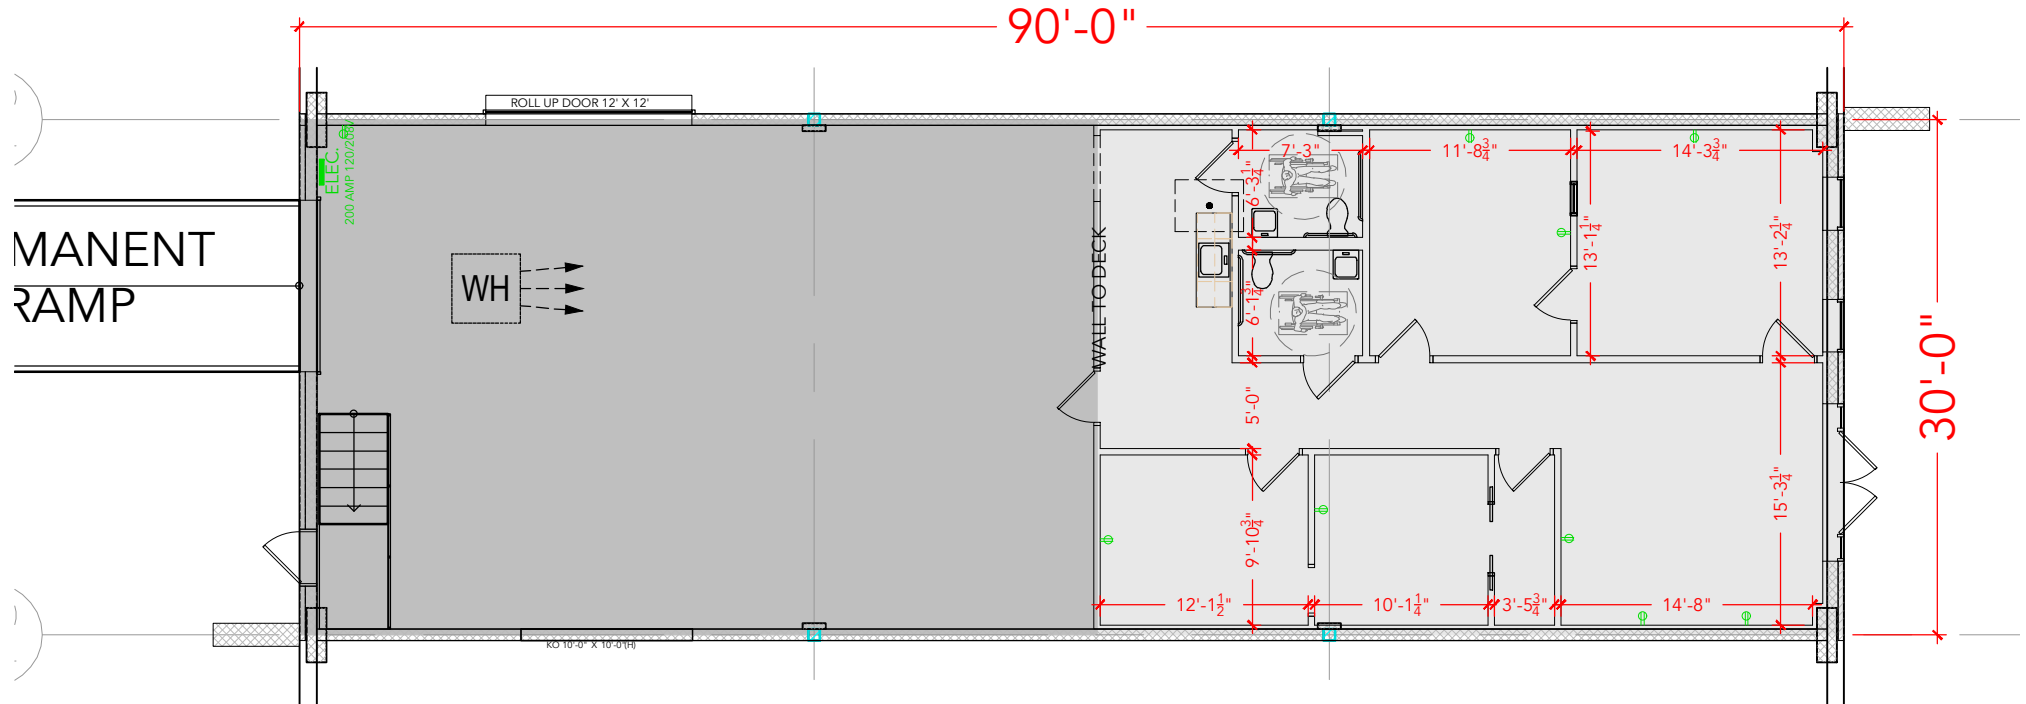

TOTAL SF AVAILABLE - 2,700 SF

OFFICE - 1,306 SF

WAREHOUSE SF - 1,394 SF

[Click to access 3D model](#)

Key Plan

Floor Plan