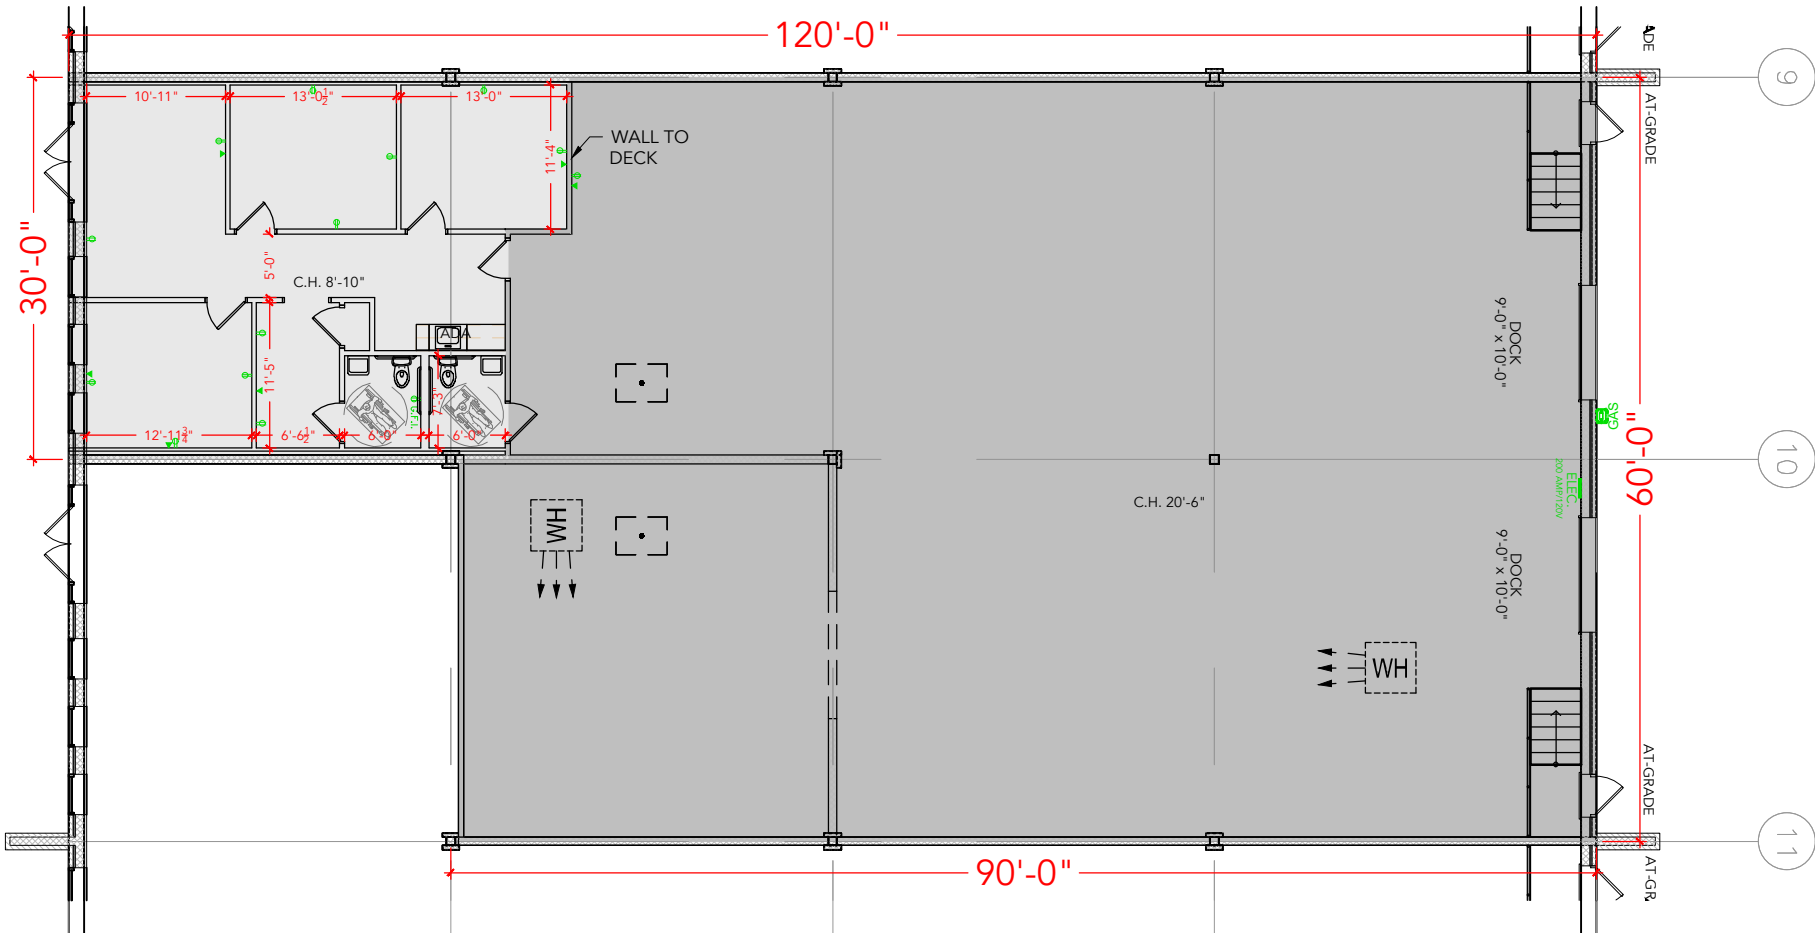

**TOTAL SF AVAILABLE - 6,275 SF**

OFFICE - 1,092 SF

WAREHOUSE - 5,183 SF

[Click to access 3D model](#)

Key Plan

6951

6949

6

Floor Plan