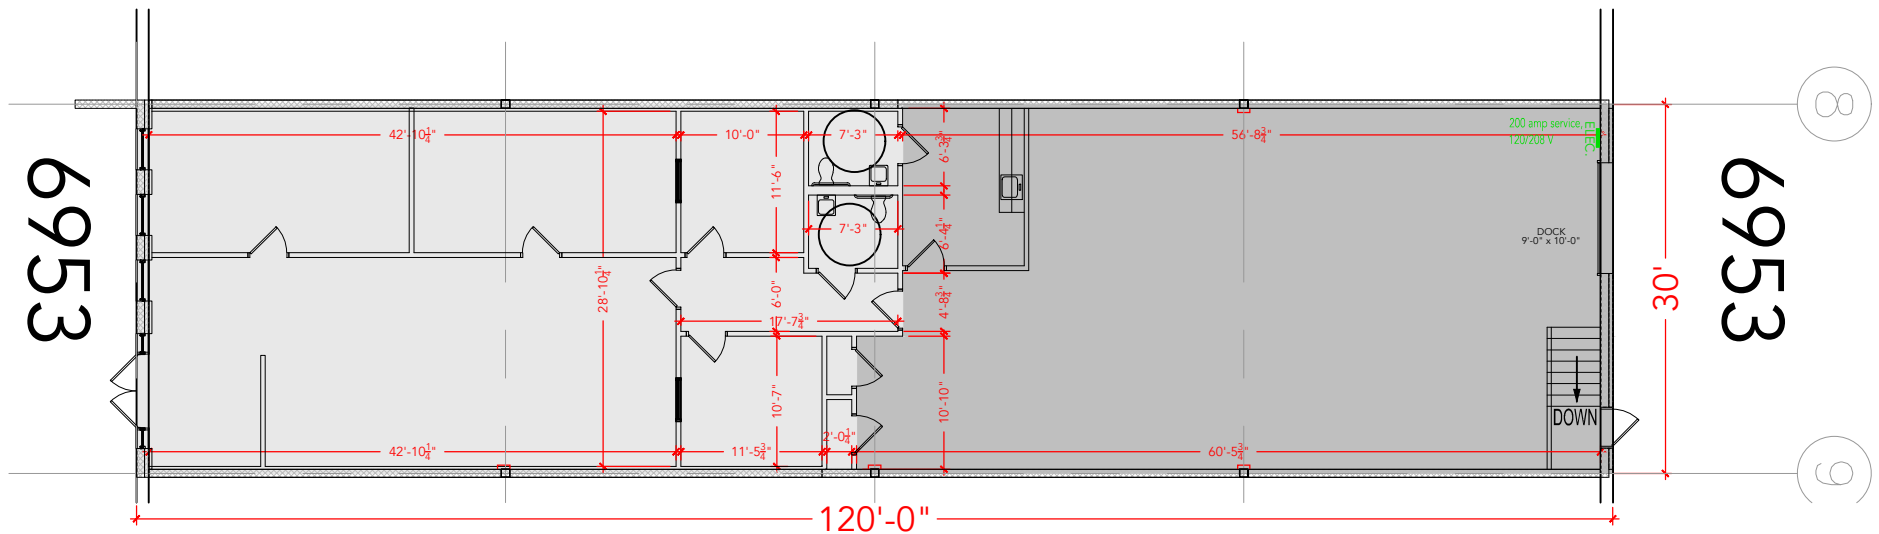

TOTAL SF AVAILABLE - 3,600 SF

OFFICE - 1,826 SF

WAREHOUSE - 1,774 SF

[Click to access 3D model](#)

Key Plan

Floor Plan