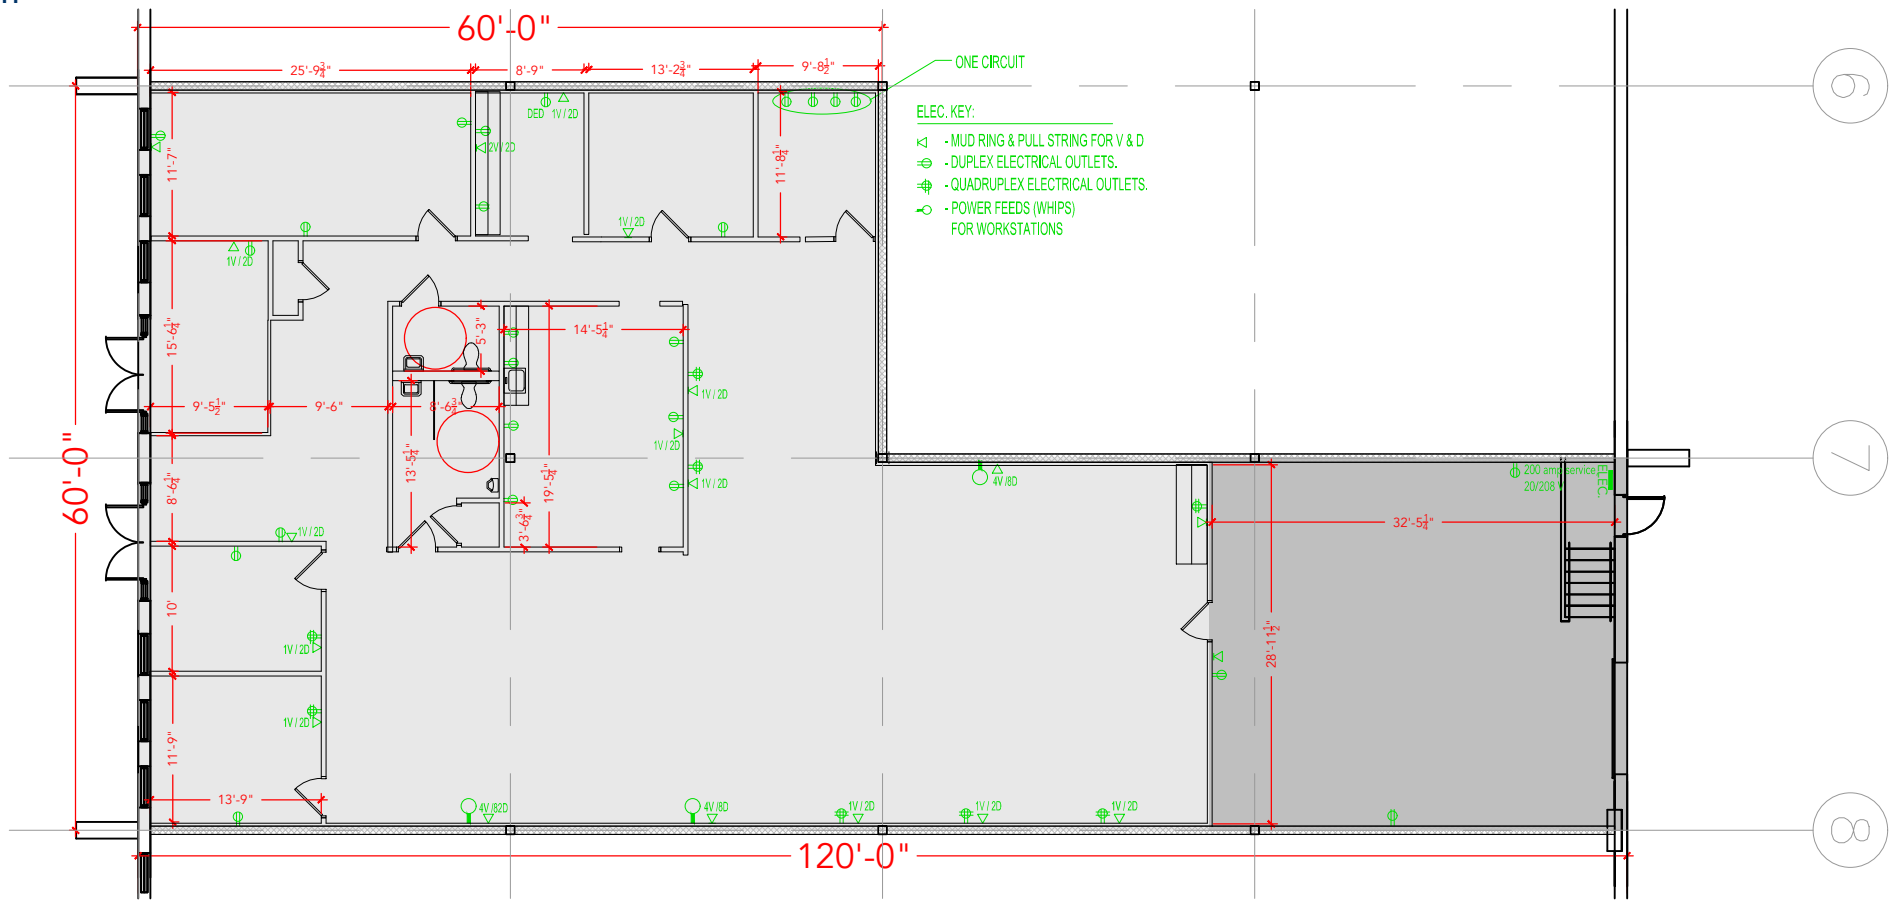

TOTAL SF AVAILABLE - 5,400 SF

OFFICE - 4,391 SF

WAREHOUSE - 1,009 SF

[Click to access 3D model](#)

Key Plan

Floor Plan