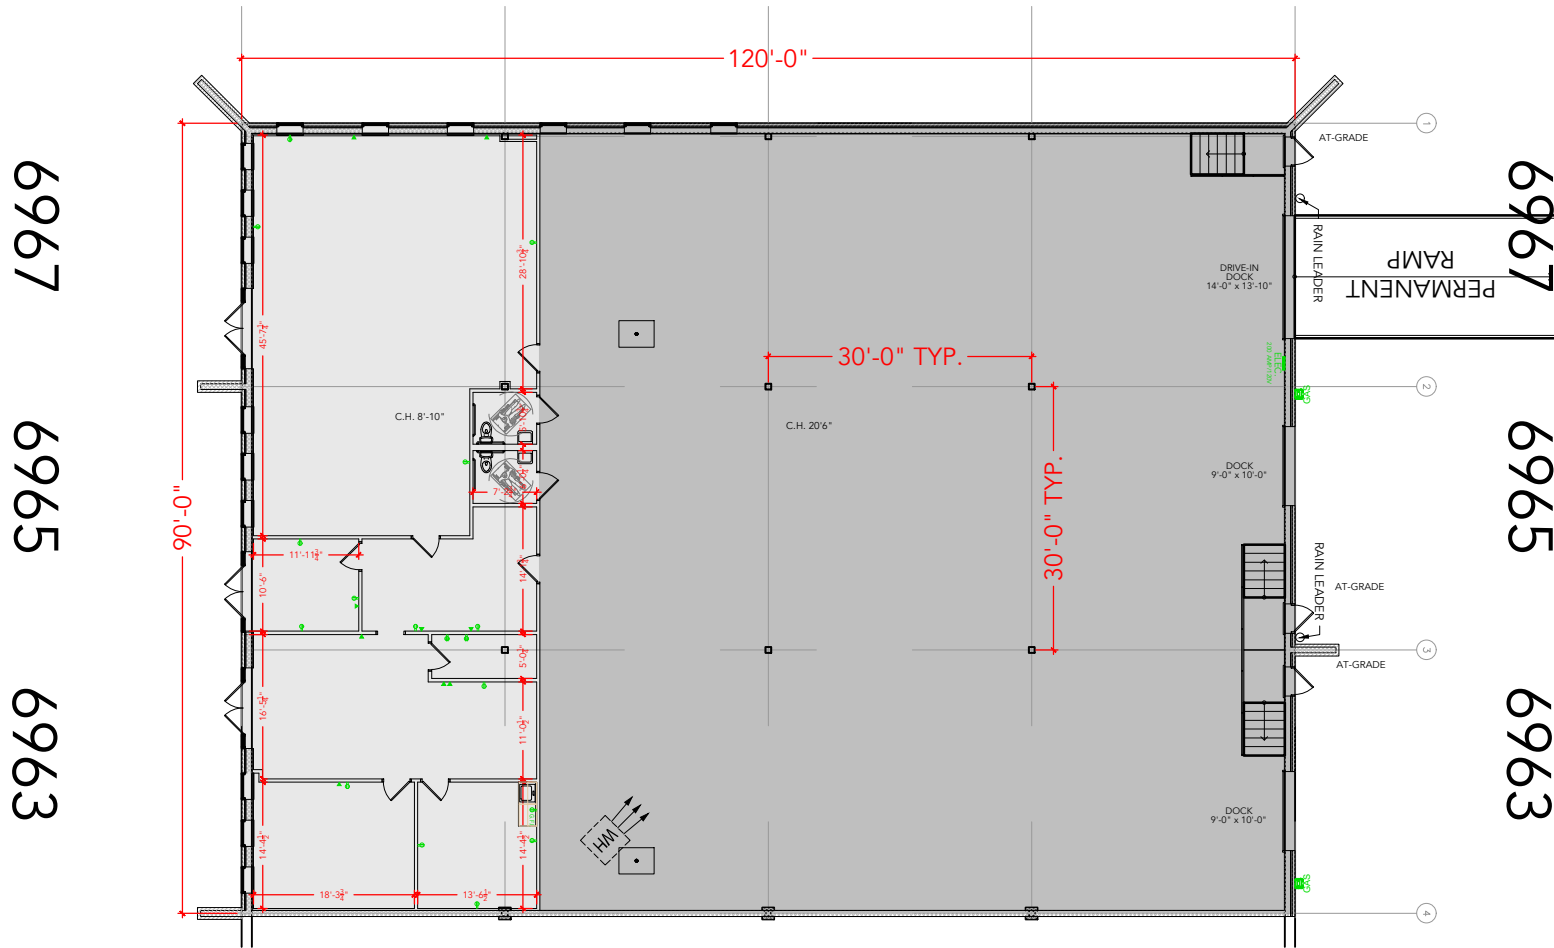

**TOTAL SF AVAILABLE - 10,800 SF**

OFFICE - 3,043 SF

WAREHOUSE SF - 7,757 SF

[Click to access 3D model](#)

Key Plan

Floor Plan