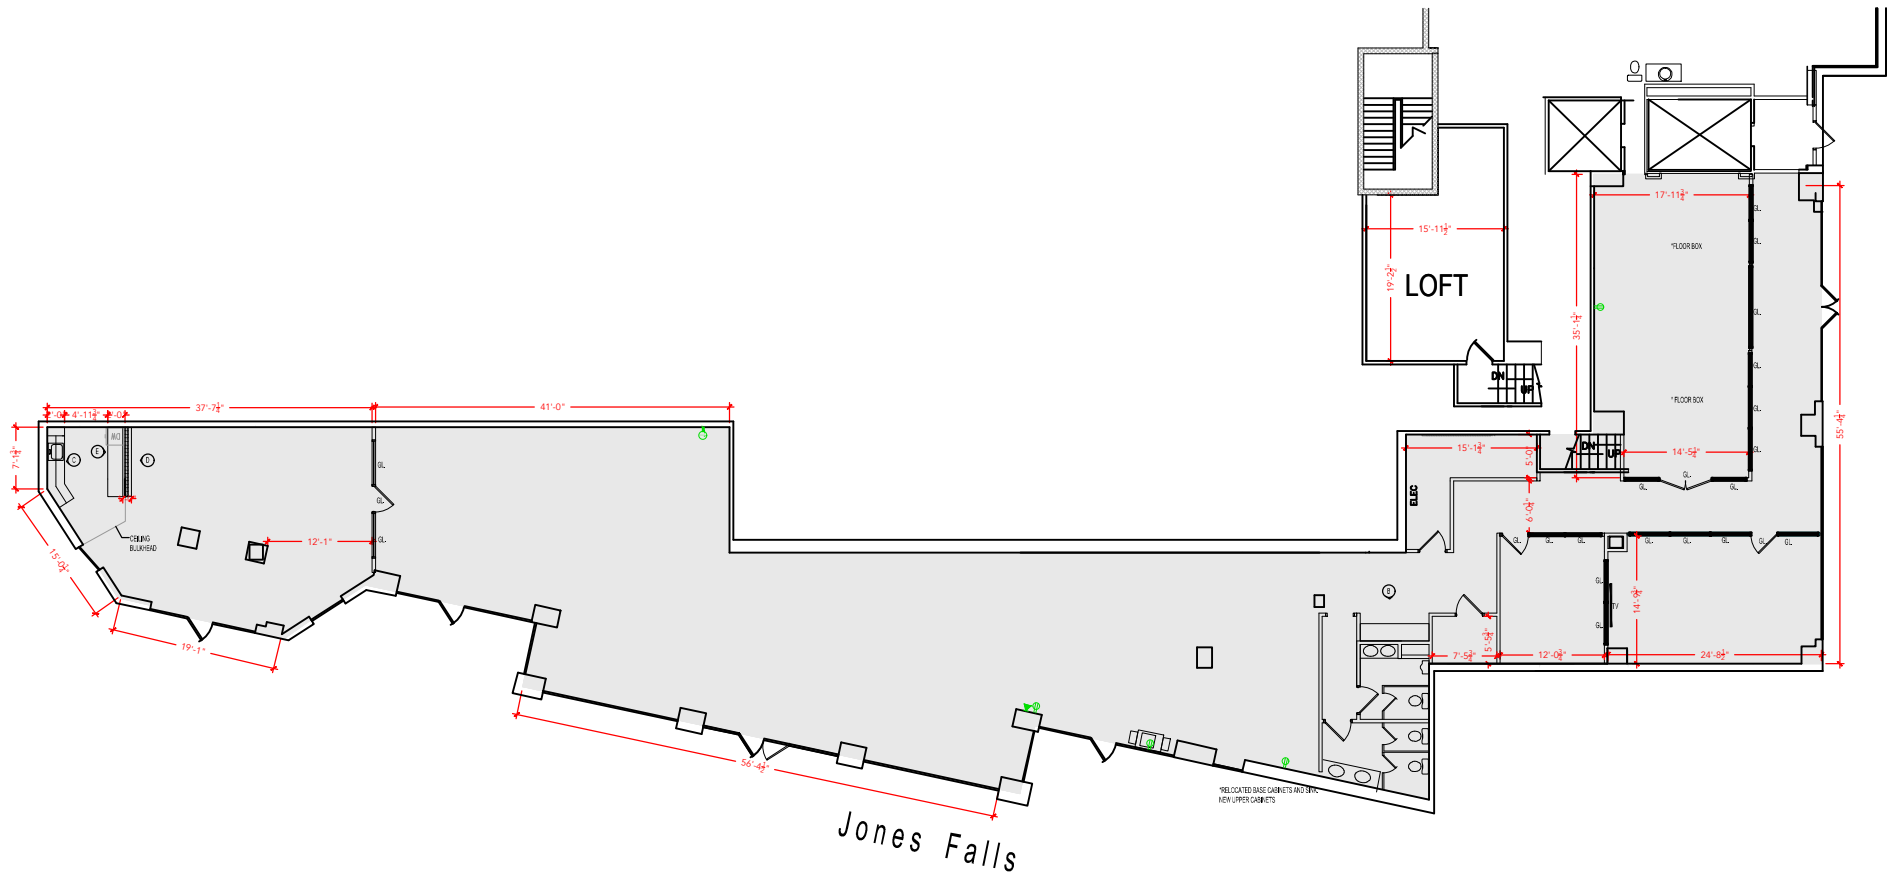

TOTAL SF AVAILABLE -6,471 RSF (9%)

Key Plan

[Click to access 3D model](#)

## Floor Plan