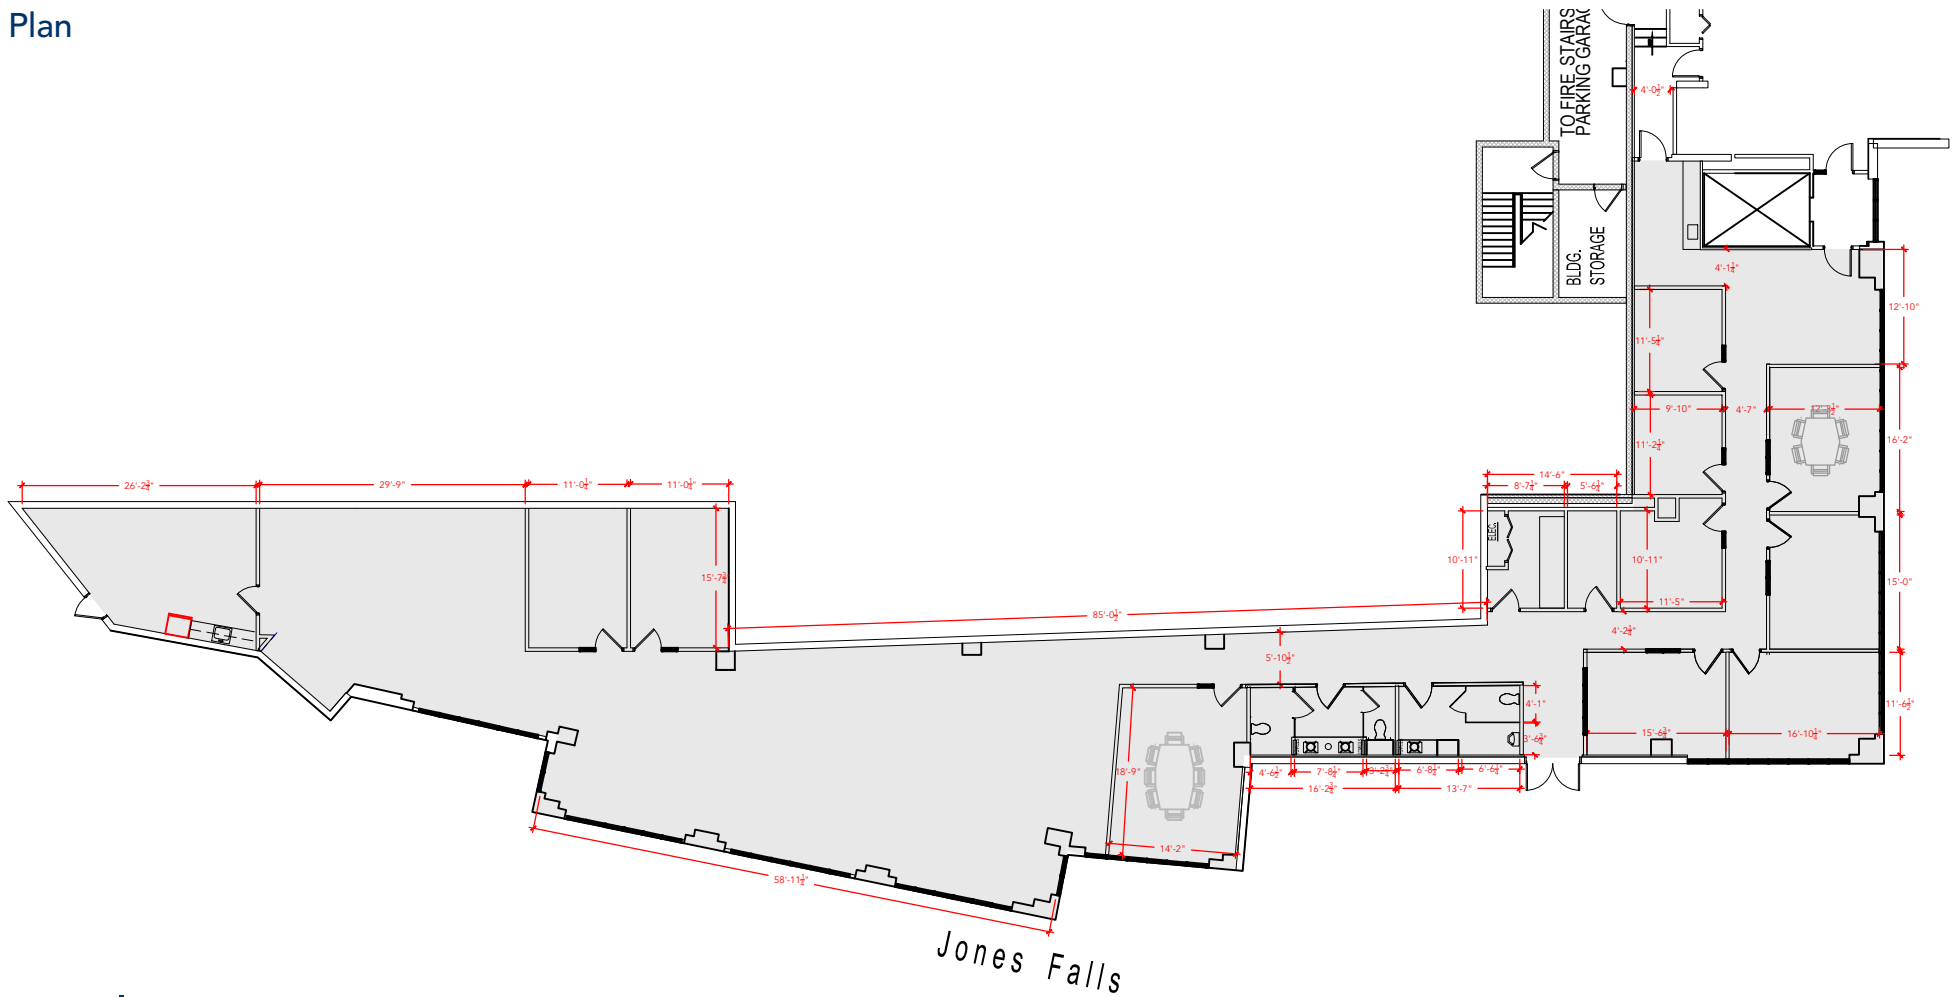

TOTAL SF AVAILABLE - 6,064 RSF(12%)

Key Plan

[Click to access 3D model](#)

Floor Plan