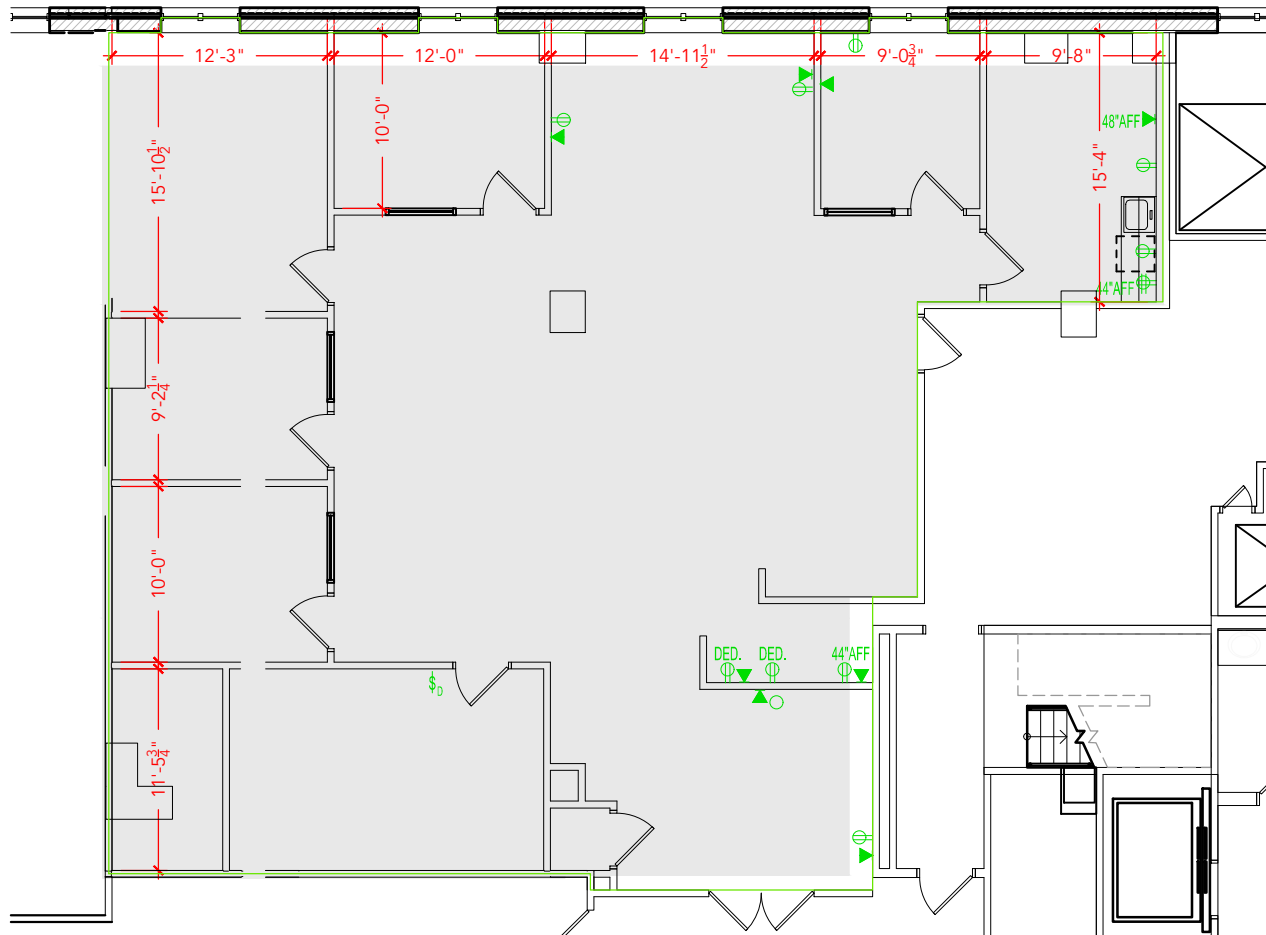

TOTAL SF AVAILABLE - 2,550 RSF (12%)

Key Plan

[Click to access 3D model](#)

Floor Plan