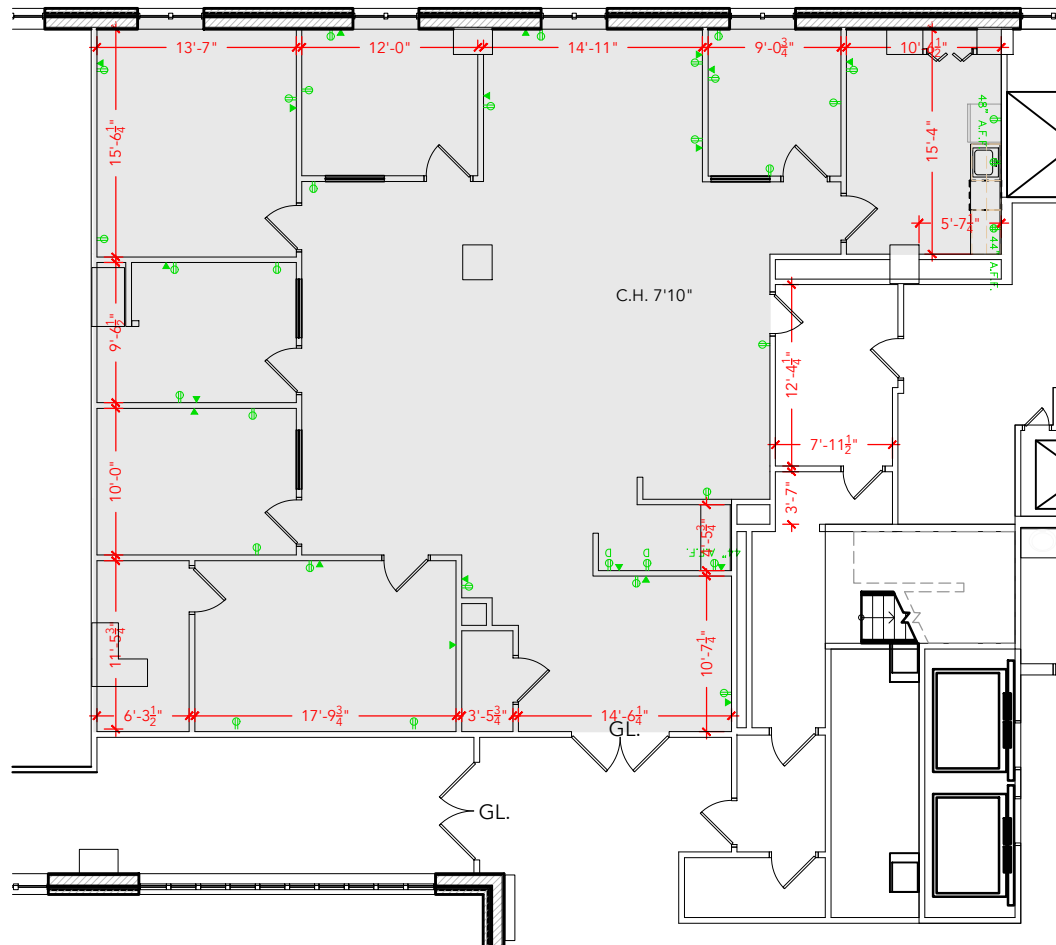

TOTAL SF AVAILABLE - 2,710 RSF (12%)

[Click to access 3D model](#)

Key Plan

Floor Plan