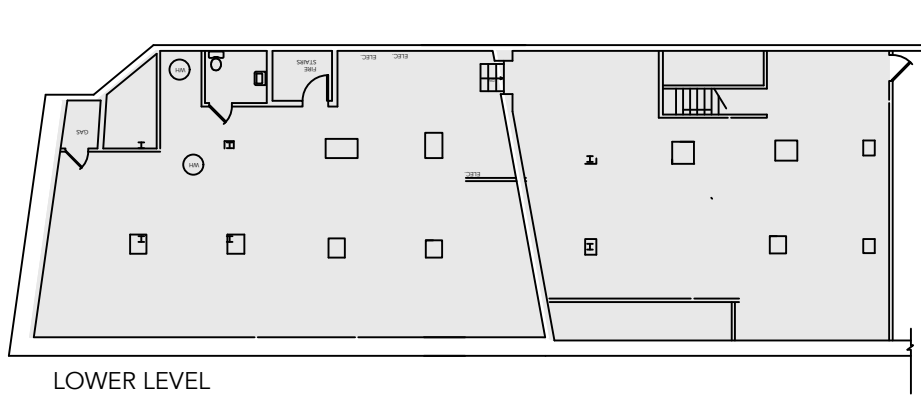

Key Plan

**TOTAL SF AVAILABLE - 5,753 RSF**

**MEZZ USF 1,330 USF**

**GROUND LEVEL 4,423 USF**

*3,256 USF ON LOWER LEVEL NOT INCLUDED IN TOTALS*

[Click to access 3D model](#)

## Floor Plan