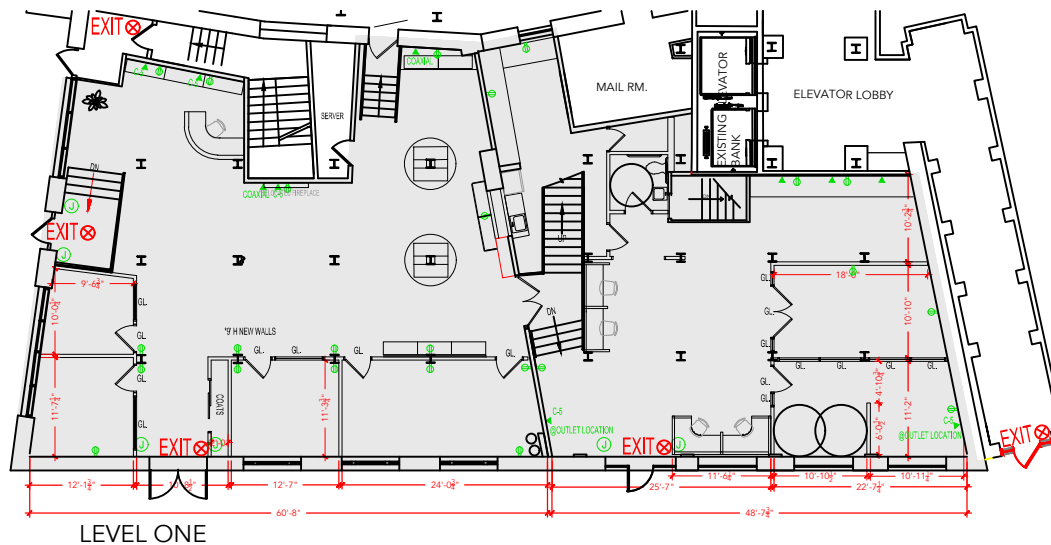

Key Plan

**TOTAL SF AVAILABLE - 5,753 RSF**

**MEZZ USF 1,330 USF**

**GROUND LEVEL 4,423 USF**

*3,256 USF ON LOWER LEVEL NOT INCLUDED IN TOTALS*

[Click to access 3D model](#)

## Floor Plan