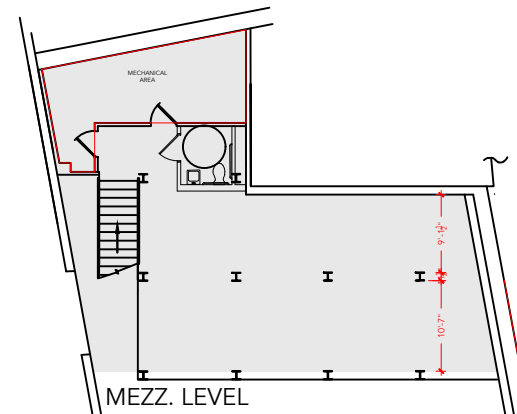

Key Plan

**TOTAL SF AVAILABLE - 5,753 RSF**

**MEZZ USF 1,330 USF**

**GROUND LEVEL 4,423 USF**

*3,256 USF ON LOWER LEVEL NOT INCLUDED IN TOTALS*

[Click to access 3D model](#)

## Floor Plan