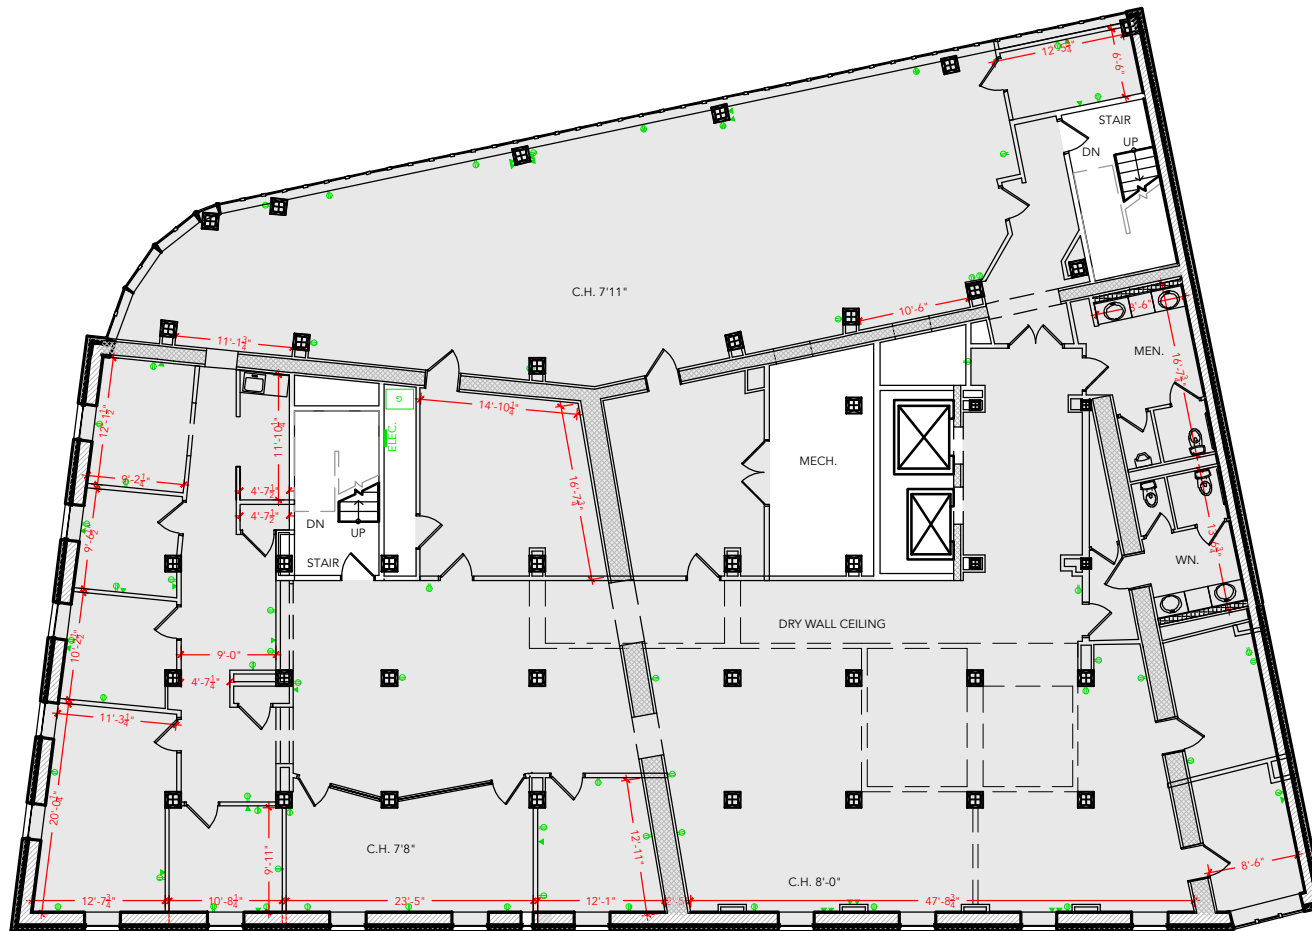

TOTAL SF AVAILABLE - 8,075 RSF (9%)

[Click to access 3D model](#)

Key Plan

Floor Plan