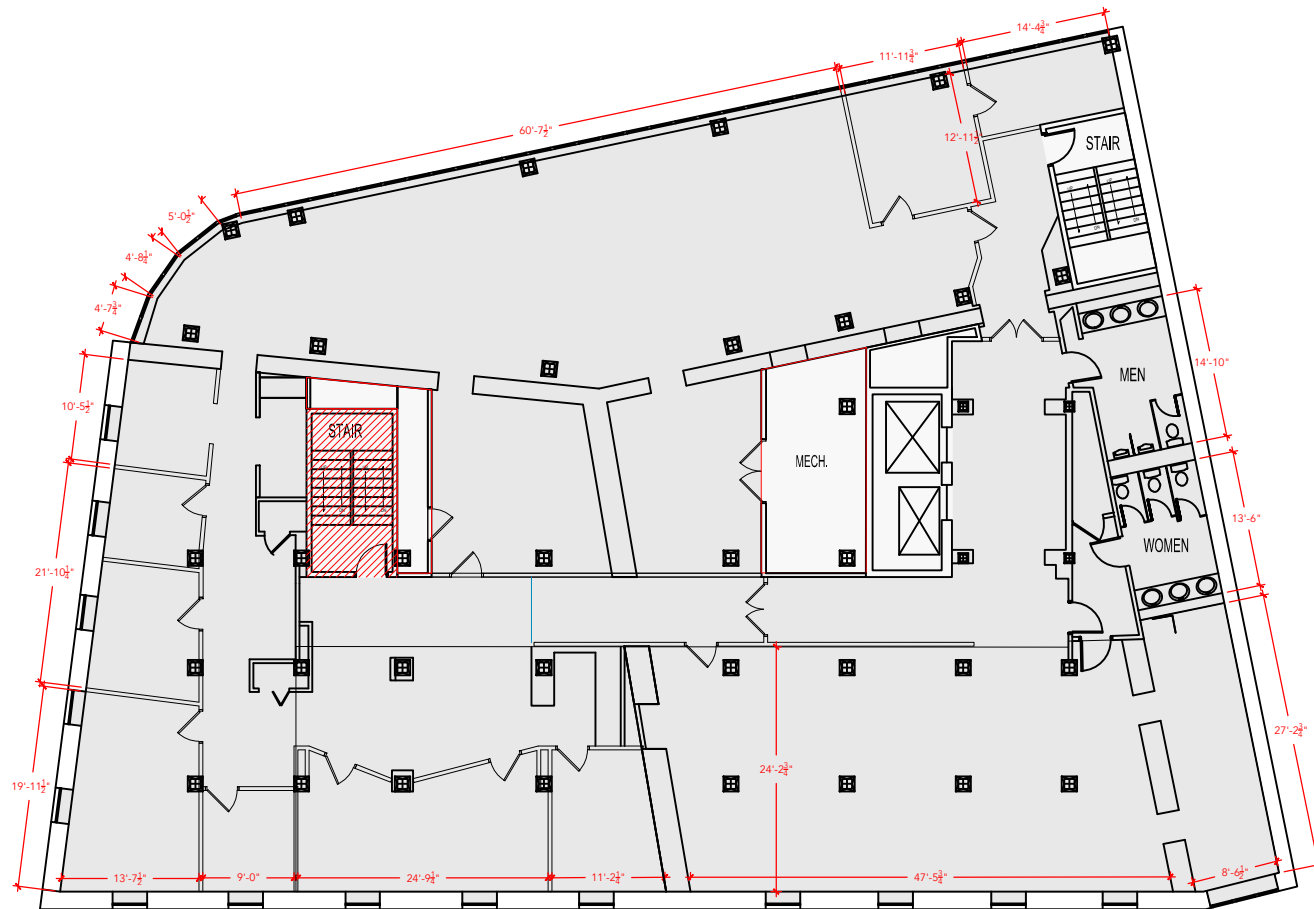

TOTAL SF AVAILABLE - 8,075 RSF (9%)

[Click to access 3D model](#)

Key Plan

Floor Plan