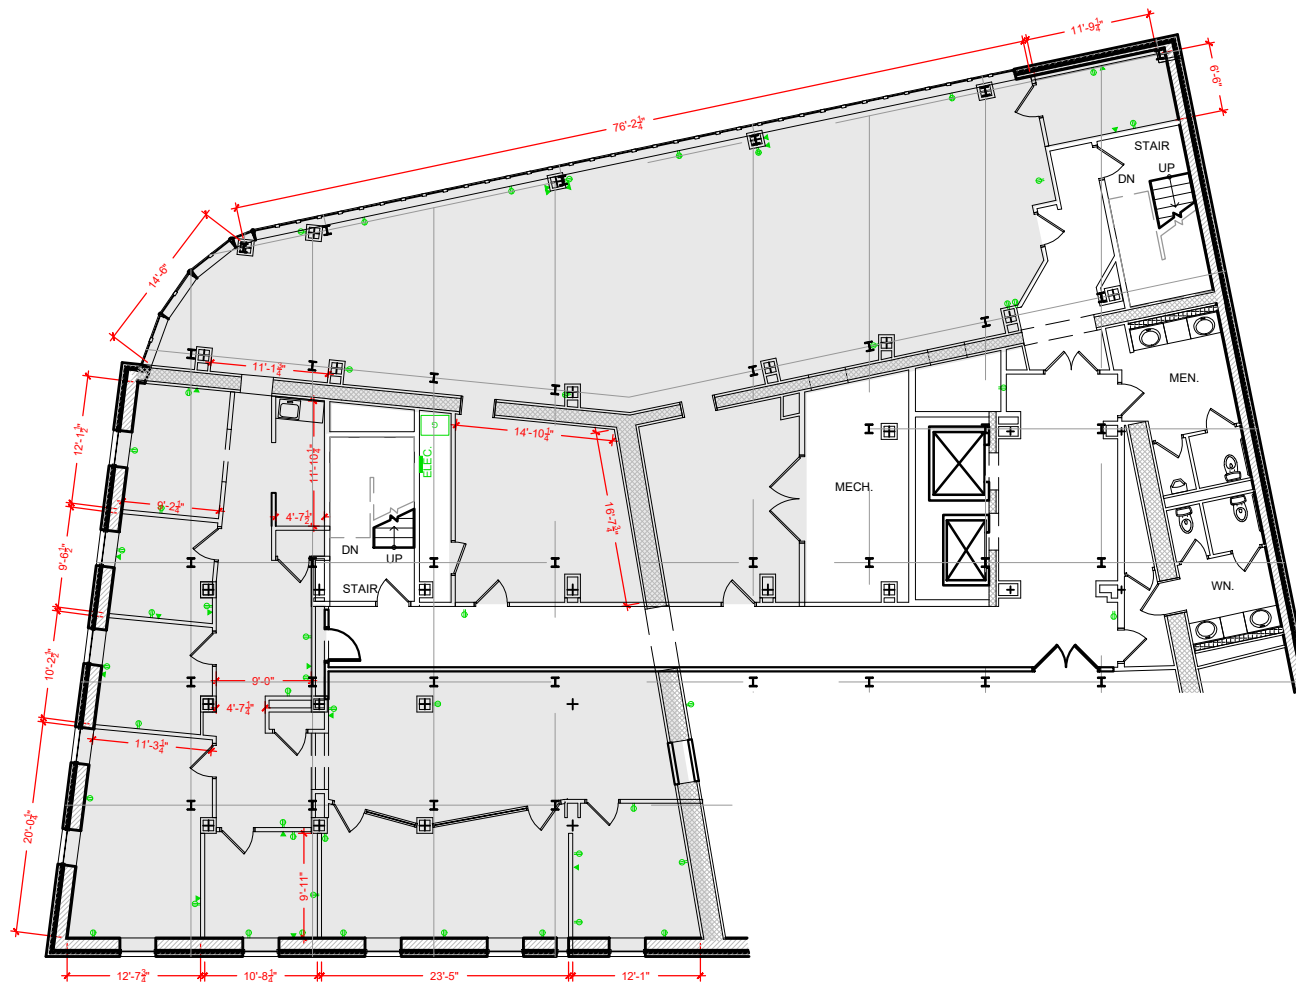

TOTAL SF AVAILABLE -5,114 RSF (12%)

[Click to access 3D model](#)

Key Plan

Floor Plan