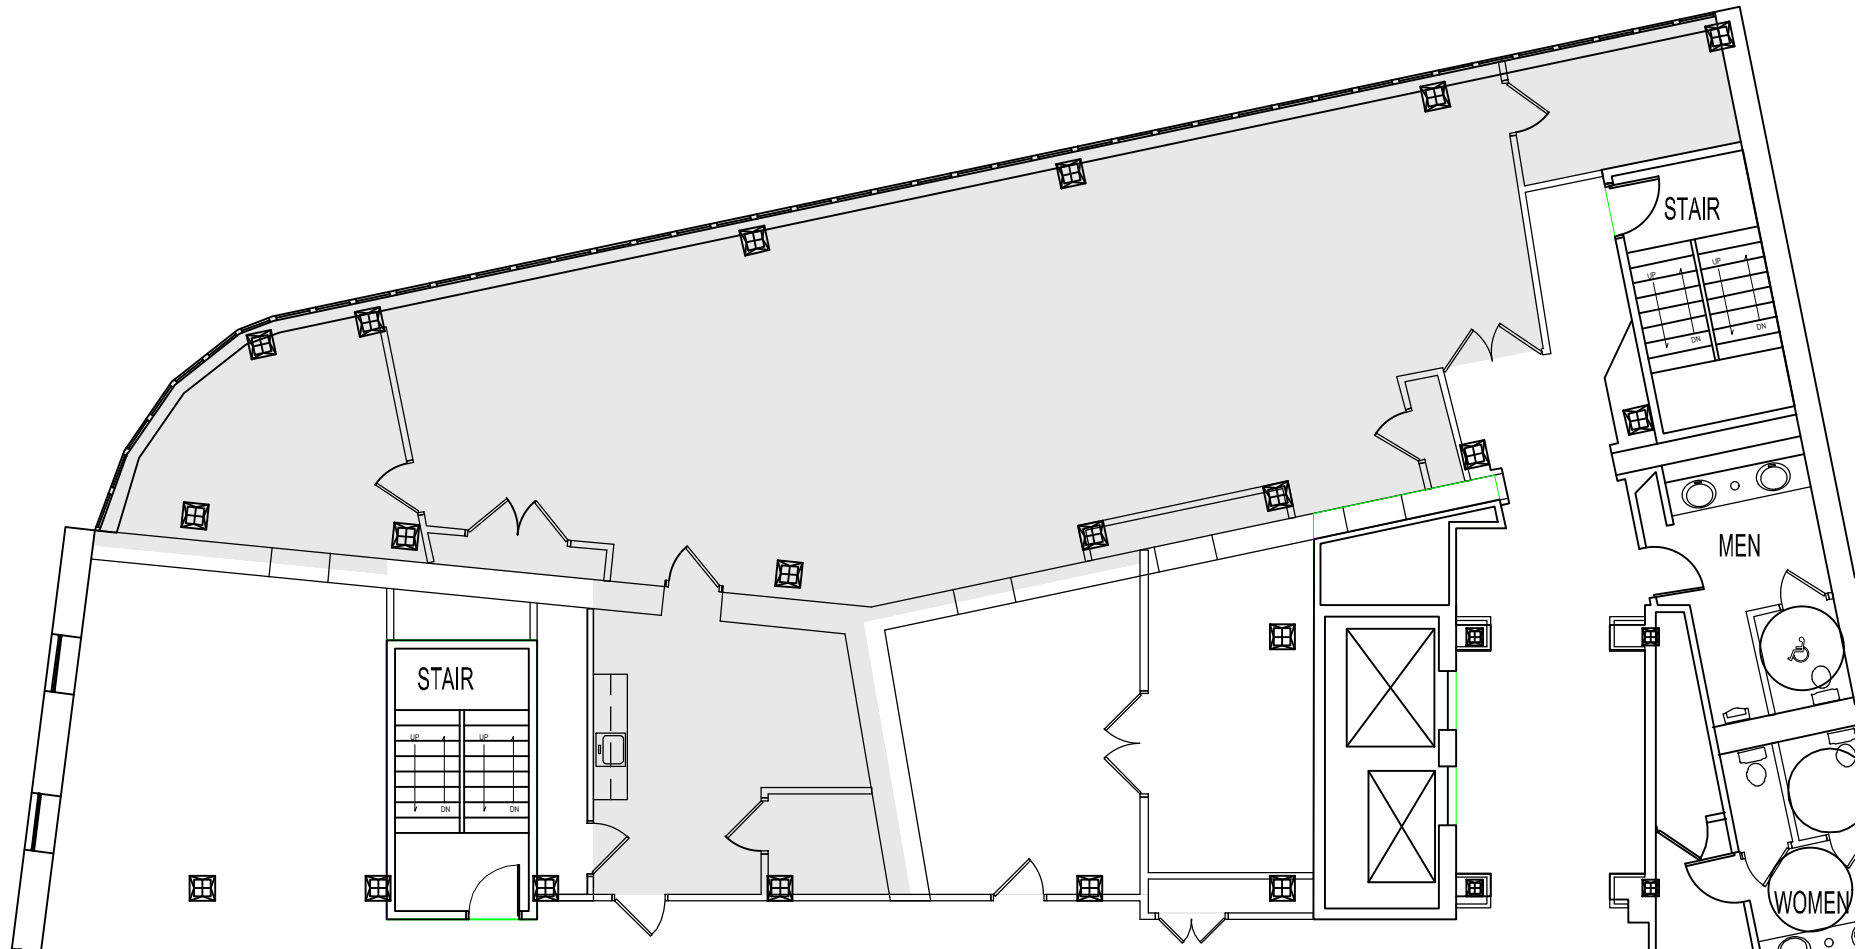

TOTAL SF AVAILABLE - 2,413 RSF(12%)

[Click to access 3D model](#)

Key Plan

Floor Plan