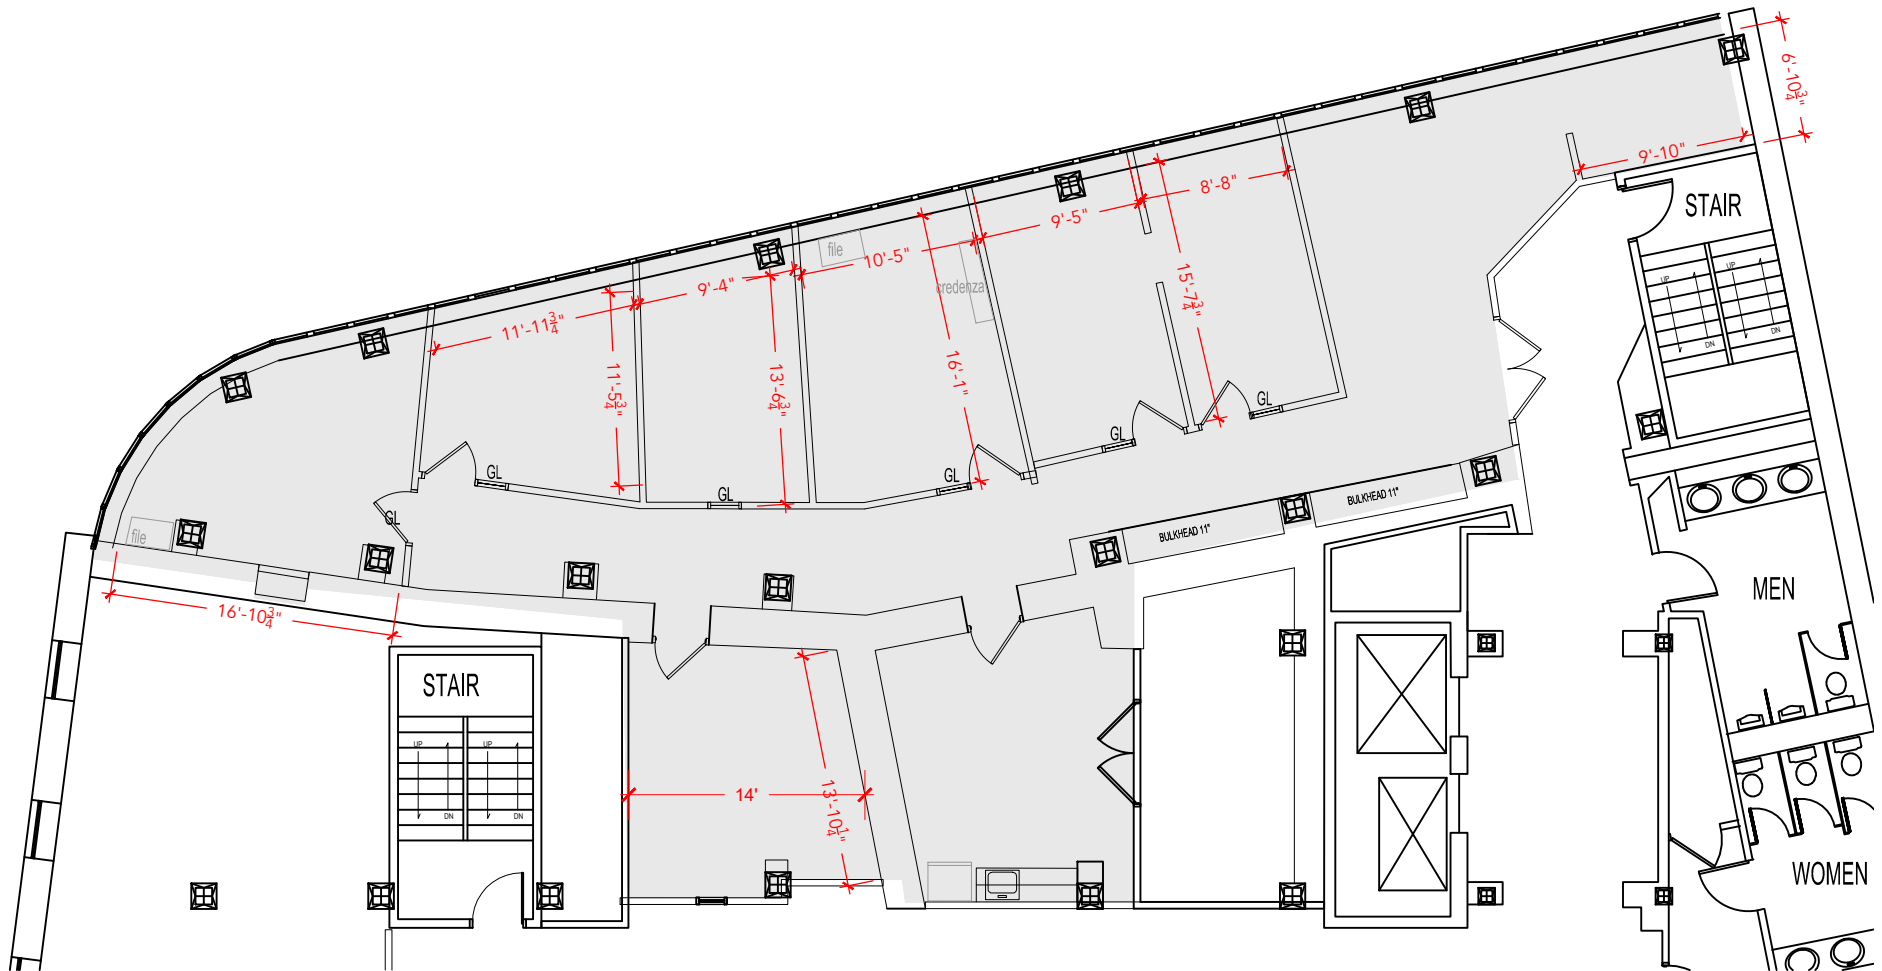

TOTAL SF AVAILABLE - 2,632 RSF (12%)

[Click to access 3D model](#)

Key Plan

Floor Plan