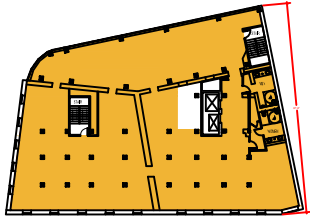

TOTAL SF AVAILABLE - 8,127 RSF (9%)

[Click to access 3D model](#)

Key Plan

LEVEL SIX

Floor Plan