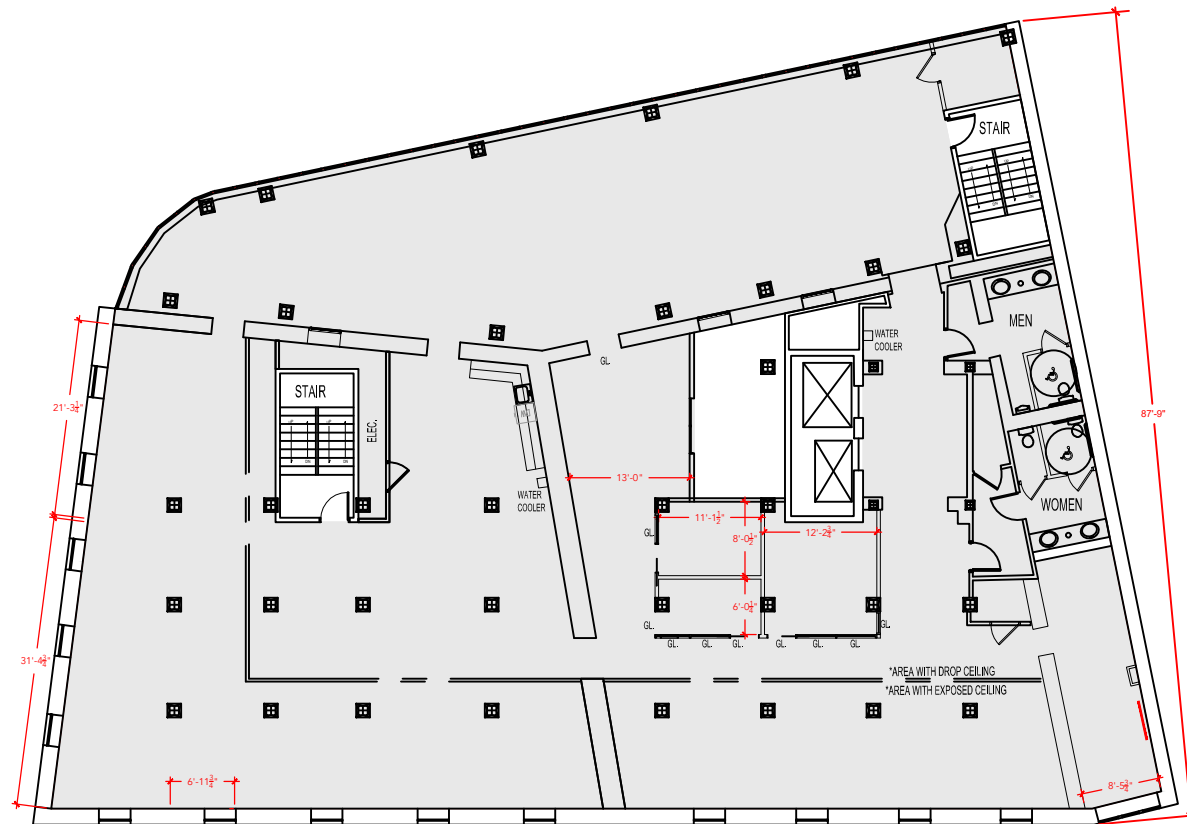

TOTAL SF AVAILABLE - 8,127 RSF (9%)

[Click to access 3D model](#)

Key Plan

LEVEL SIX

Floor Plan