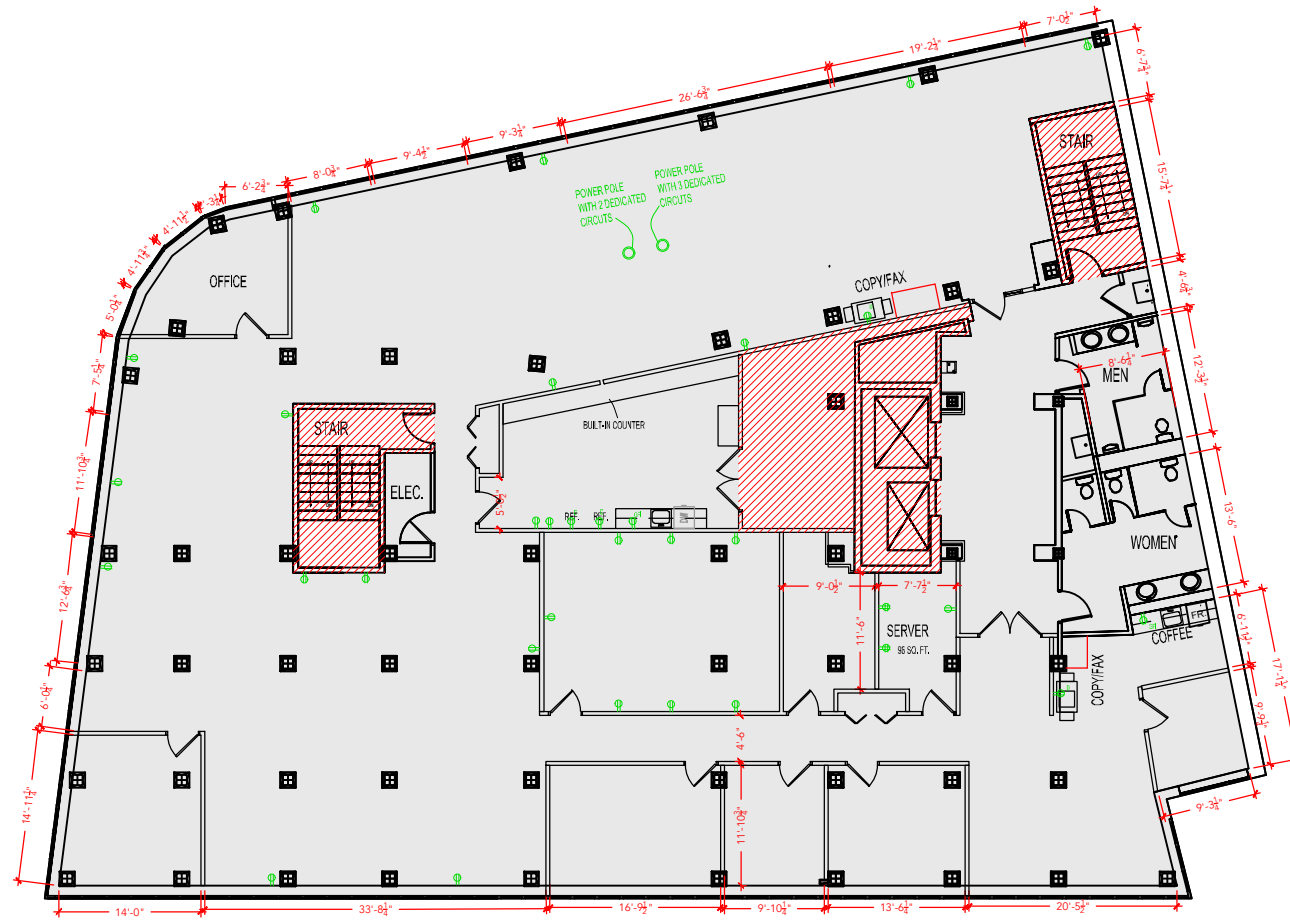

TOTAL SF AVAILABLE - 7,861 RSF(12%)

Key Plan

[Click to access 3D model](#)

Floor Plan

LEVEL SEVEN