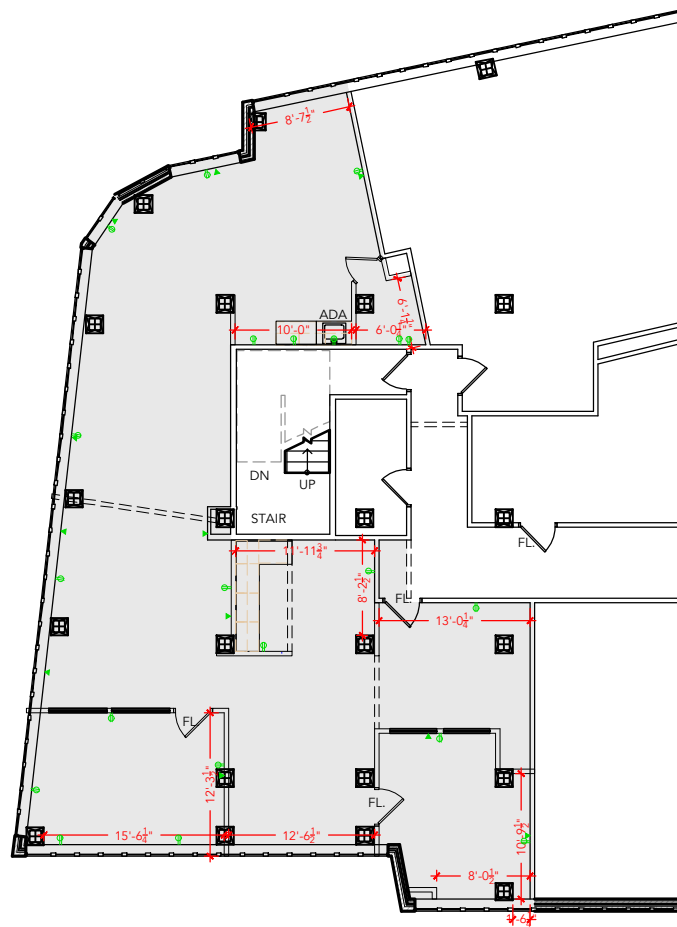

TOTAL SF AVAILABLE -2,078 RSF(12%)

Key Plan

[Click to access 3D model](#)

Floor Plan