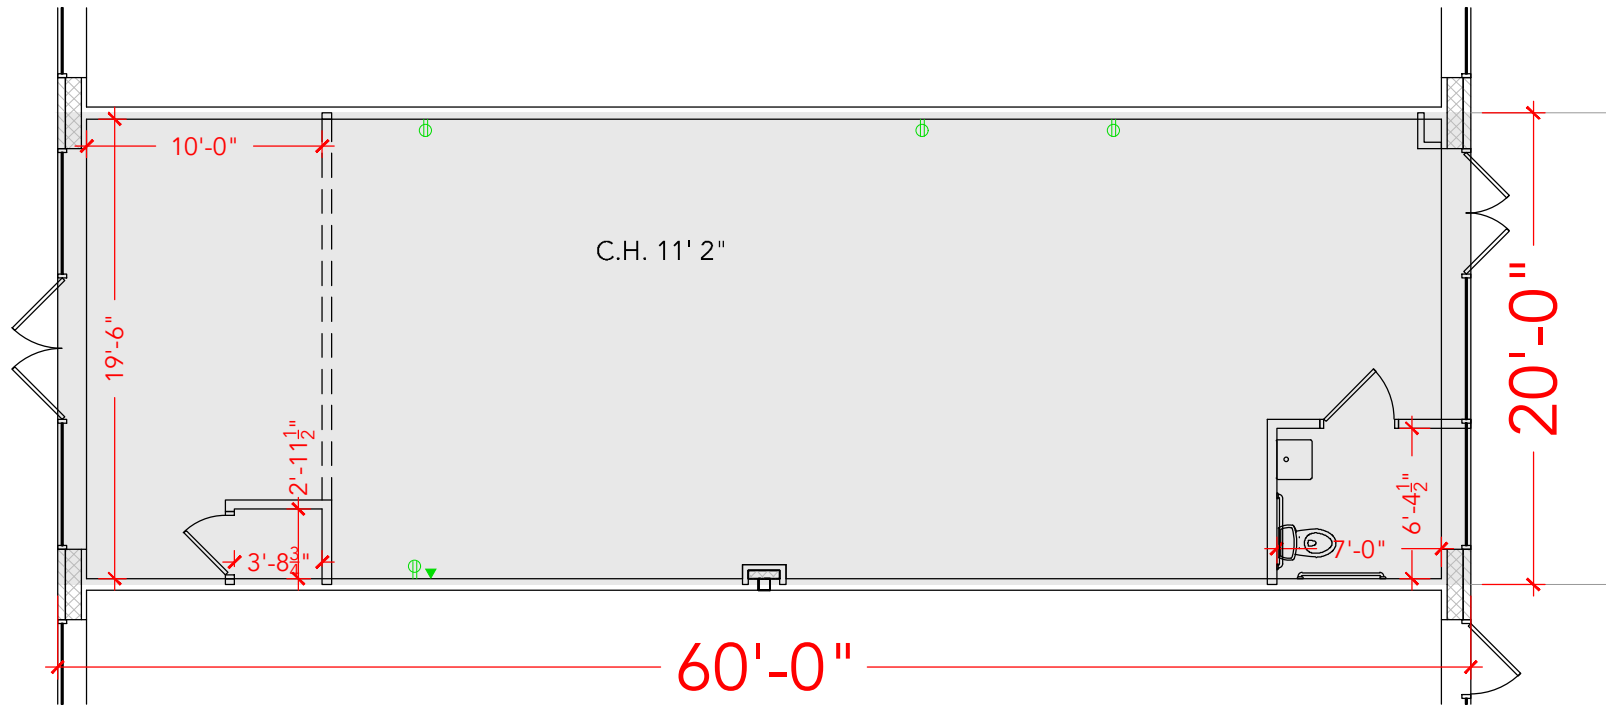

TOTAL SF AVAILABLE - 1,200 SF

OFFICE - 1,200 SF

WAREHOUSE - 0,000 SF

[Click to access 3D model](#)

Key Plan

108

## Floor Plan