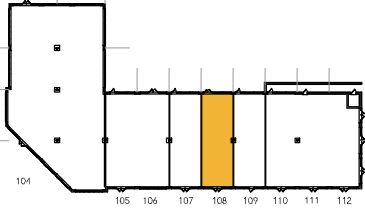

TOTAL SF AVAILABLE - 1,200 SF

OFFICE - 1,200 SF

WAREHOUSE - 0,000 SF

[Click to access 3D model](#)

Key Plan

108

## Floor Plan