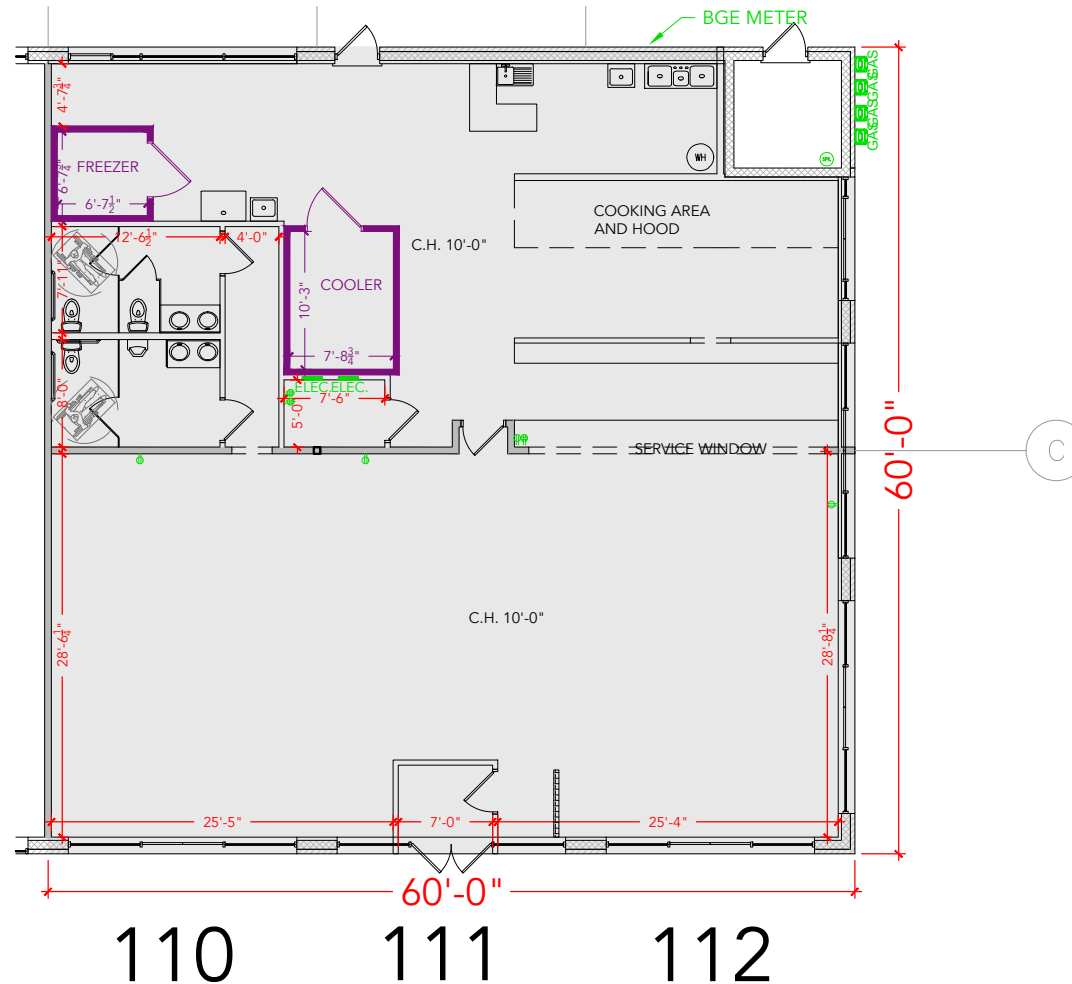

**TOTAL SF AVAILABLE - 3,507 SF**

OFFICE - 3,507 SF  
WAREHOUSE - 0,000 SF

[Click to access 3D model](#)

Key Plan

Floor Plan